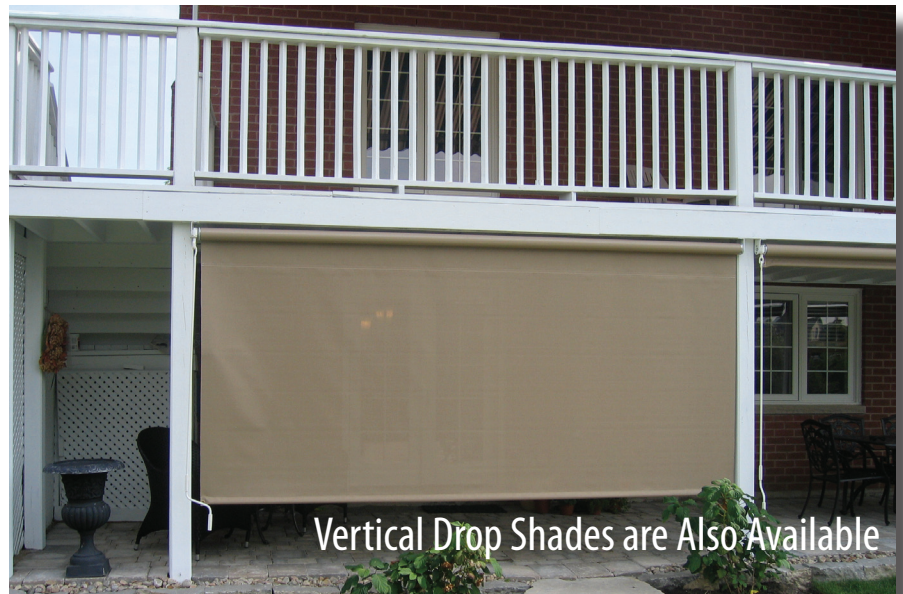

Energy saving

Available Styles

- ★ Basic
- ★ Drop Arm (Windows)
- ★ Semi-Casette
- ★ Casette
- ★ Vertical Drop Shade
- ★ Extenda

Options

- ★ Motorized
- ★ Protective Hood
- ★ Retractable Valance
- ★ Removable Valance
- ★ Spring Assistance
- ★ Side Curtain

Available Sizes

The awnings are custom made to client specification with widths starting from 6'2" wide (in 1" increments). Projections available are 5'4", 6'9", 8'8", 10'0" or 11'8".

Fabric Options

A rich selection of designer fabrics is available in a variety of patterns and colors. We only use 100% solution-dyed acrylic fabrics which is a proven choice in the European awning industry.