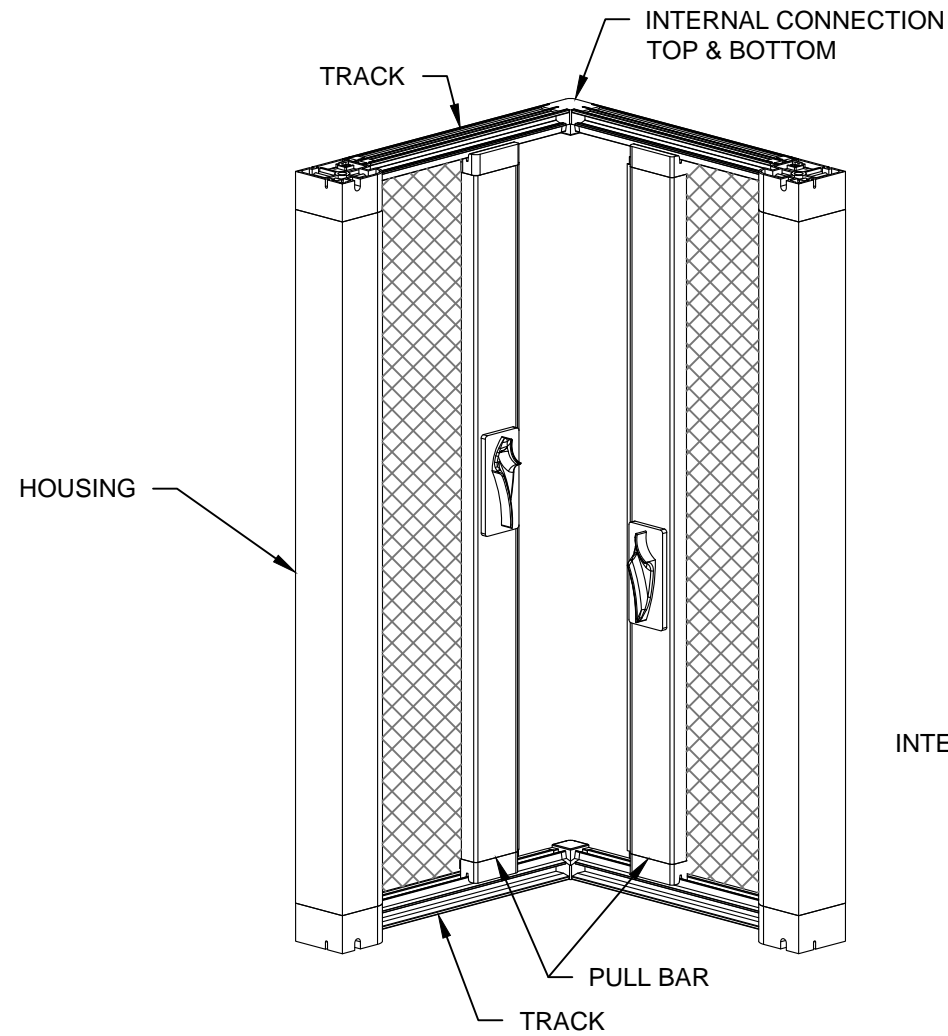

VISTA VIEW CORNER UNITS EXTERNAL

VISTA VIEW CORNER UNITS INTERNAL

INTERNAL CONNECTION SECTION VIEW

EXTERNAL CONNECTION SECTION VIEW

	WIZARD INDUSTRIES INC. 4263 Phillips Ave BURNABY, BC V5A 2X4	
	VISTA VIEW INTERNAL AND EXTERNAL CORNER UNITS	
SCALE: 1 1/2" = 1'-0"	DATE: NOV. 14 2016	DWG: CU-001