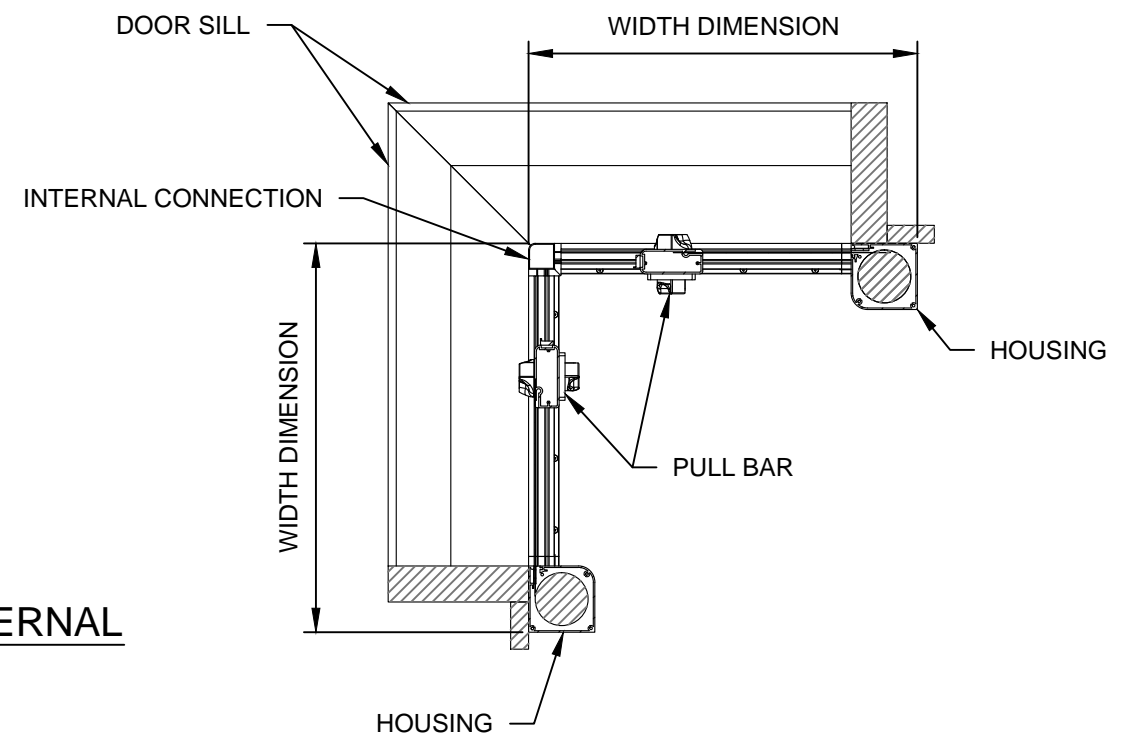

VISTA VIEW CORNER UNITS EXTERNAL

VISTA VIEW CORNER UNITS INTERNAL

INTERNAL CONNECTION SECTION VIEW

EXTERNAL CONNECTION SECTION VIEW

	WIZARD INDUSTRIES INC. 4263 Phillips Ave BURNABY, BC V5A 2X4	
	VISTA VIEW INTERNAL AND EXTERNAL CORNER UNITS	
SCALE: 1 1/2" = 1'-0"	DATE: NOV. 14 2016	DWG: CU-001