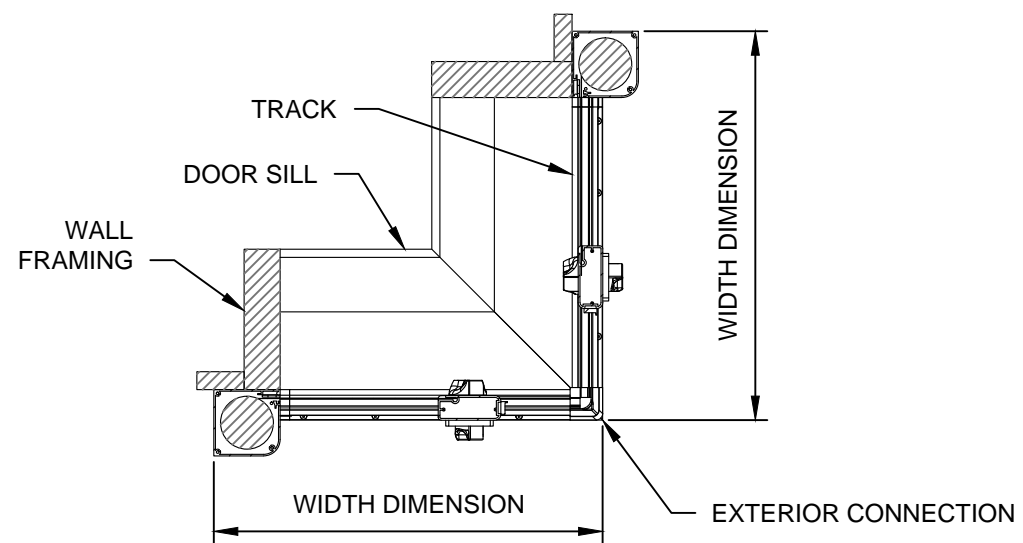

VISTA VIEW CORNER UNITS EXTERNAL

VISTA VIEW CORNER UNITS INTERNAL

INTERNAL CONNECTION SECTION VIEW

EXTERNAL CONNECTION SECTION VIEW

	WIZARD INDUSTRIES INC. 4263 Phillips Ave BURNABY, BC V5A 2X4	
	VISTA VIEW INTERNAL AND EXTERNAL CORNER UNITS	
SCALE: 1 1/2" = 1'-0"	DATE: NOV. 14 2016	DWG: CU-001