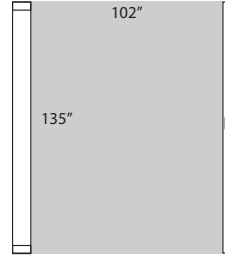

Sizes

Drawings represent single housings.

Double housings are twice as wide.

Phiffer Patio Mesh 18x14

80mm Single Screen

80mm Single Screen

70mm Single Screen

70mm Single Screen

Phiffer Tuff Screen 17x13

80mm Single Screen

80mm Single Screen

70mm Single Screen

Twitchell Super Screen 20x17

80mm Single Screen

80mm Single Screen

70mm Single Screen