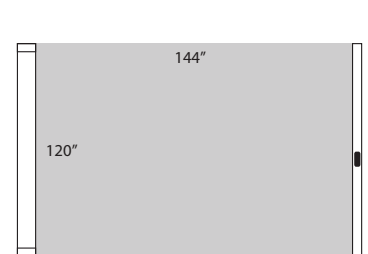

Sizes

Drawings represent single housings.

Double housings are twice as wide.

Phiffer Patio Mesh 18x14

80mm Single Screen

80mm Single Screen

70mm Single Screen

70mm Single Screen

Phiffer Tuff Screen 17x13

80mm Single Screen

80mm Single Screen

70mm Single Screen

Twitchell Super Screen 20x17

80mm Single Screen

80mm Single Screen

70mm Single Screen