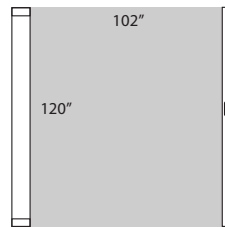

Sizes

Drawings represent single housings.

Double housings are twice as wide.

Phiffer Patio Mesh 18x14

80mm Single Screen

80mm Single Screen

70mm Single Screen

70mm Single Screen

Phiffer Tuff Screen 17x13

80mm Single Screen

80mm Single Screen

70mm Single Screen

Twitchell Super Screen 20x17

80mm Single Screen

80mm Single Screen

70mm Single Screen