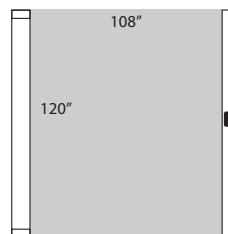

Sizes

Drawings represent single housings.

Double housings are twice as wide.

Phiffer Patio Mesh 18x14

80mm Single Screen

80mm Single Screen

70mm Single Screen

70mm Single Screen

Phiffer Tuff Screen 17x13

80mm Single Screen

80mm Single Screen

70mm Single Screen

Twitchell Super Screen 20x17

80mm Single Screen

80mm Single Screen

70mm Single Screen