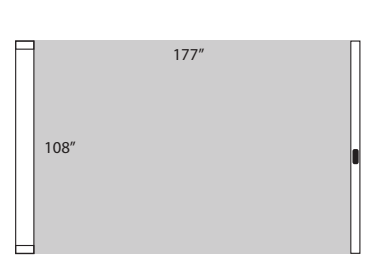

Sizes

Drawings represent single housings.

Double housings are twice as wide.

Phiffer Patio Mesh 18x14

80mm Single Screen

80mm Single Screen

70mm Single Screen

70mm Single Screen

Phiffer Tuff Screen 17x13

80mm Single Screen

80mm Single Screen

70mm Single Screen

Twitchell Super Screen 20x17

80mm Single Screen

80mm Single Screen

70mm Single Screen