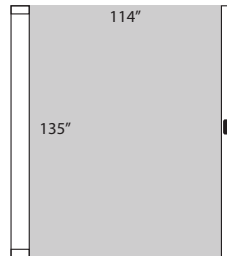

Sizes

Drawings represent single housings.

Double housings are twice as wide.

Phiffer Patio Mesh 18x14

80mm Single Screen

80mm Single Screen

70mm Single Screen

70mm Single Screen

Phiffer Tuff Screen 17x13

80mm Single Screen

80mm Single Screen

70mm Single Screen

Twitchell Super Screen 20x17

80mm Single Screen

80mm Single Screen

70mm Single Screen