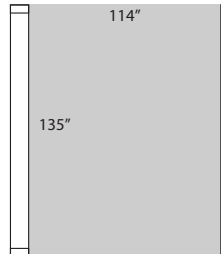

Sizes

Drawings represent single housings.

Double housings are twice as wide.

Phiffer Patio Mesh 18x14

80mm Single Screen

80mm Single Screen

70mm Single Screen

70mm Single Screen

Phiffer Tuff Screen 17x13

80mm Single Screen

80mm Single Screen

70mm Single Screen

Twitchell Super Screen 20x17

80mm Single Screen

80mm Single Screen

70mm Single Screen