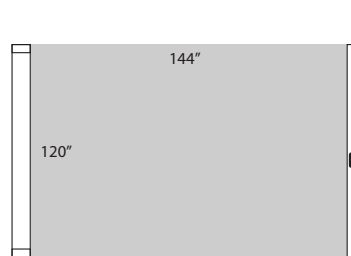

Sizes

Drawings represent single housings.

Double housings are twice as wide.

Phiffer Patio Mesh 18x14

80mm Single Screen

80mm Single Screen

70mm Single Screen

70mm Single Screen

Phiffer Tuff Screen 17x13

80mm Single Screen

80mm Single Screen

70mm Single Screen

Twitchell Super Screen 20x17

80mm Single Screen

80mm Single Screen

70mm Single Screen