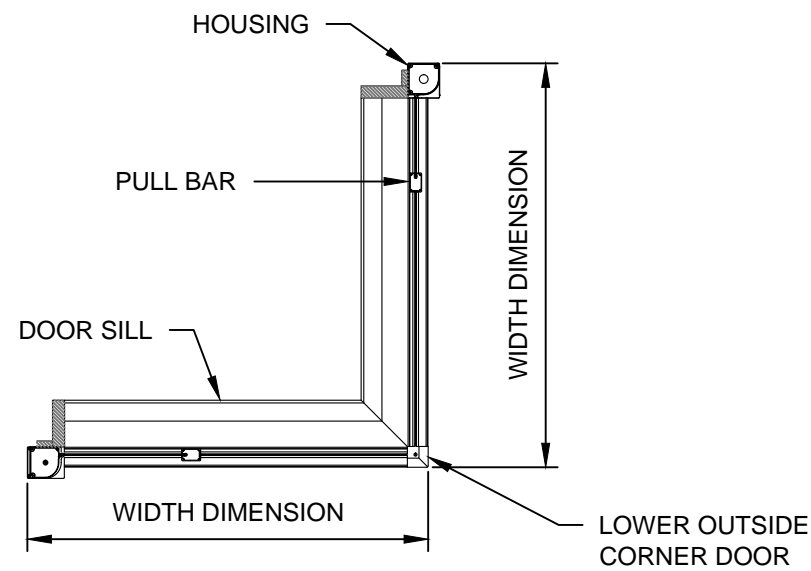

HORIZON CORNER UNIT EXTERNAL

HORIZON CORNER UNIT INTERNAL

EXTERNAL CONNECTION SECTION VIEW

INTERNAL CONNECTION SECTION VIEW

WIZARD INDUSTRIES INC.
 4263 PHILLIPS AVENUE
 BURNABY, BC
 V5A 2X4

**HORIZON DETAILS
 CORNER DOOR UNITS**

SCALE:
 1/2"=1'-0"
 DATE:
 DEC 21 2017
 DWG:
 HOR-002