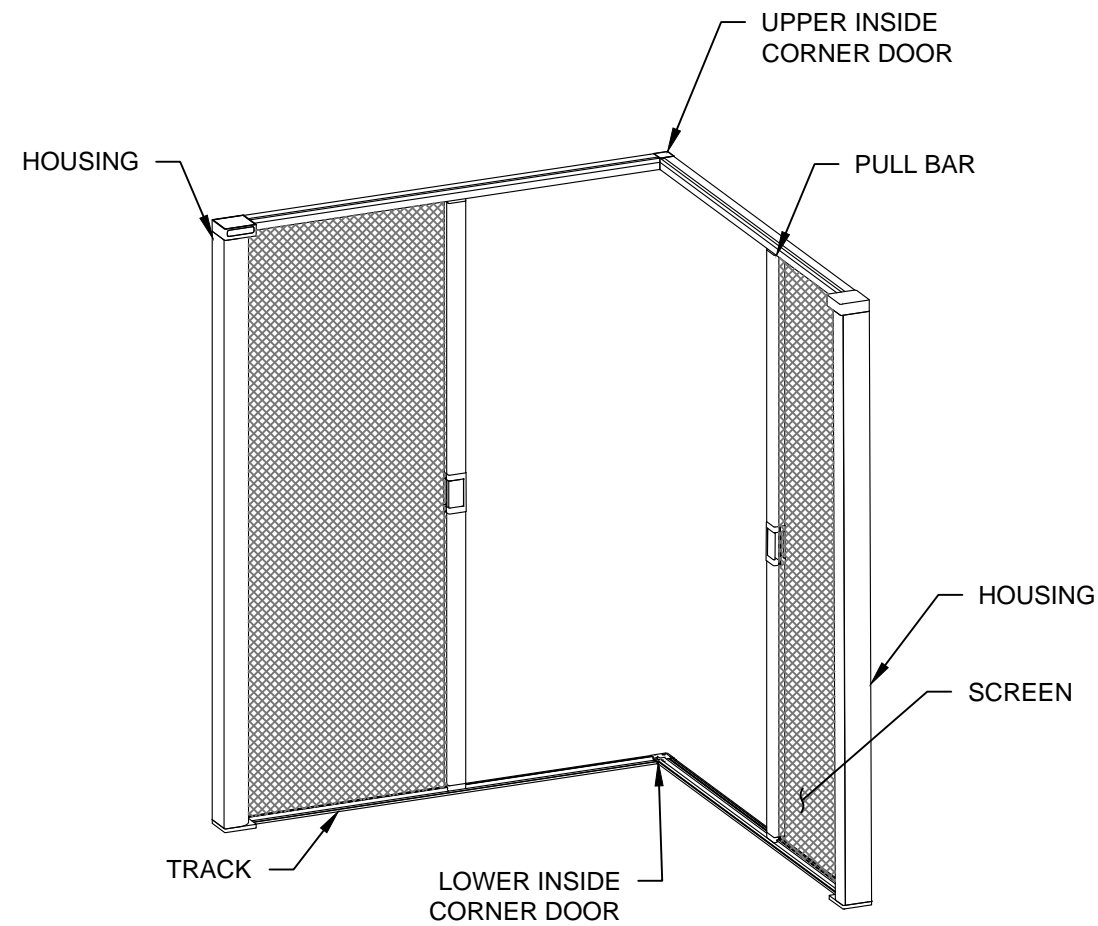

HORIZON CORNER UNIT EXTERNAL

HORIZON CORNER UNIT INTERNAL

EXTERNAL CONNECTION SECTION VIEW

INTERNAL CONNECTION SECTION VIEW

WIZARD INDUSTRIES INC.
 4263 PHILLIPS AVENUE
 BURNABY, BC
 V5A 2X4

**HORIZON DETAILS
 CORNER DOOR UNITS**

SCALE:
 1/2"=1'-0"
 DATE:
 DEC 21 2017
 DWG:
 HOR-002