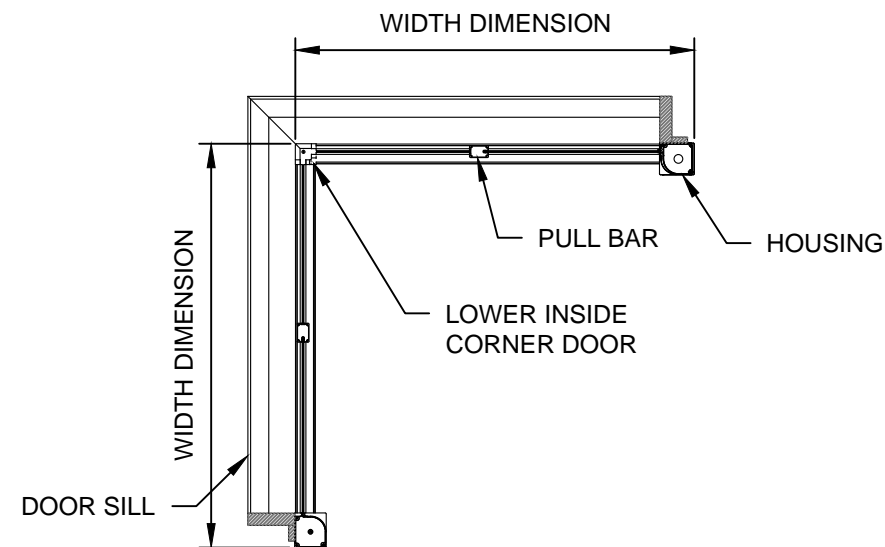

HORIZON CORNER UNIT EXTERNAL

HORIZON CORNER UNIT INTERNAL

EXTERNAL CONNECTION SECTION VIEW

INTERNAL CONNECTION SECTION VIEW

WIZARD INDUSTRIES INC.
 4263 PHILLIPS AVENUE
 BURNABY, BC
 V5A 2X4

**HORIZON DETAILS
 CORNER DOOR UNITS**

SCALE:
 1/2"=1'-0"
 DATE:
 DEC 21 2017
 DWG:
 HOR-002