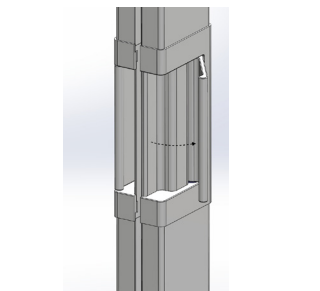

A View Towards Excellence

New Flush Handle

VISTA VIEW HORIZON

VistaView Horizon sets the gold standard in retractable screens for large openings. A single housing can span a 20' opening while double units can screen areas 40' wide! This is the next innovation in screen technology.

Low Profile Track

At only 1/2" tall, the lower track blends seamlessly into every application, it's designed for simple installation, creating a smooth transition.

Floating Track

Our unique floating upper track is concealed by an integrated fascia, has no visible fasteners and provides automatic compensation across the entire opening.

Flush Handle

A patented Flush Handle design reduces the space required for handle clearance, providing an aesthetically pleasing look.

Additional Features

- ★ 40' Wide with a Double Span
- ★ No Visible Fasteners
- ★ Spring Tension can be Easily Adjusted
- ★ Compact High Capacity 100mm Housing
- ★ No Cables, Pullies or Pleats