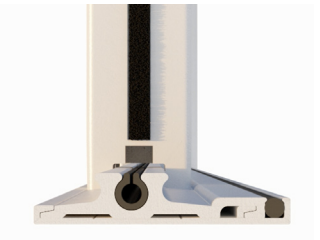

A View Towards Excellence

New Flush Handle

VISTA VIEW HORIZON

VistaView Horizon sets the gold standard in retractable screens for large openings. A single housing can span a 20' opening while double units can screen areas 40' wide! This is the next innovation in screen technology.

Featuring [Captured Mesh Technology](#)

VISTA VIEW HORIZON

Key Features

Auto-Stop

Homeowners gain full control with the convenience of unlimited stopping points. Automatically stops when the handle is released.

Low Profile Track

At only 1/2" tall, the lower track blends seamlessly into every application, it's designed for simple installation, creating a smooth transition.

Floating Track

Our unique floating upper track is concealed by an integrated fascia, has no visible fasteners and provides automatic compensation across the entire opening.

Flush Handle

A patented Flush Handle design reduces the space required for handle clearance, providing an aesthetically pleasing look.

Additional Features

- ★ 40' Wide with a Double Span
- ★ No Visible Fasteners
- ★ Spring Tension can be Easily Adjusted
- ★ Compact High Capacity 100mm Housing
- ★ No Cables, Pullies or Pleats