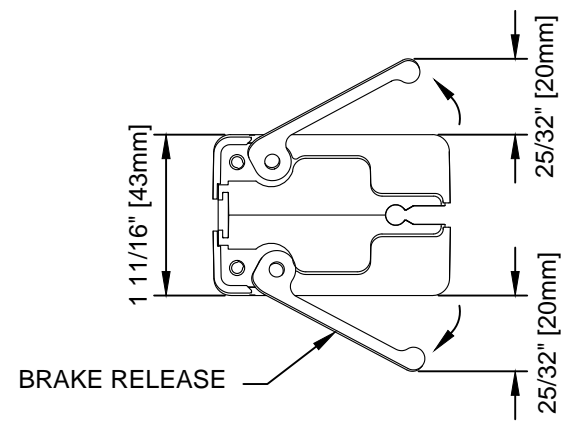

SECTION VIEW

FRONT ELEVATION

SECTION VIEW

3D VIEW
SCALE: 2:1

HANDLE ASSEMBLY - EXTENDED
SCALE: 6"=1'0"

WIZARD INDUSTRIES INC.
4263 PHILLIPS AVENUE
BURNABY, BC
V5A 2X4

THE HORIZON
80mm ASSEMBLY

SCALE:
AS SHOWN
DATE:
MAY 1 2019
DWG:
HOR - 020