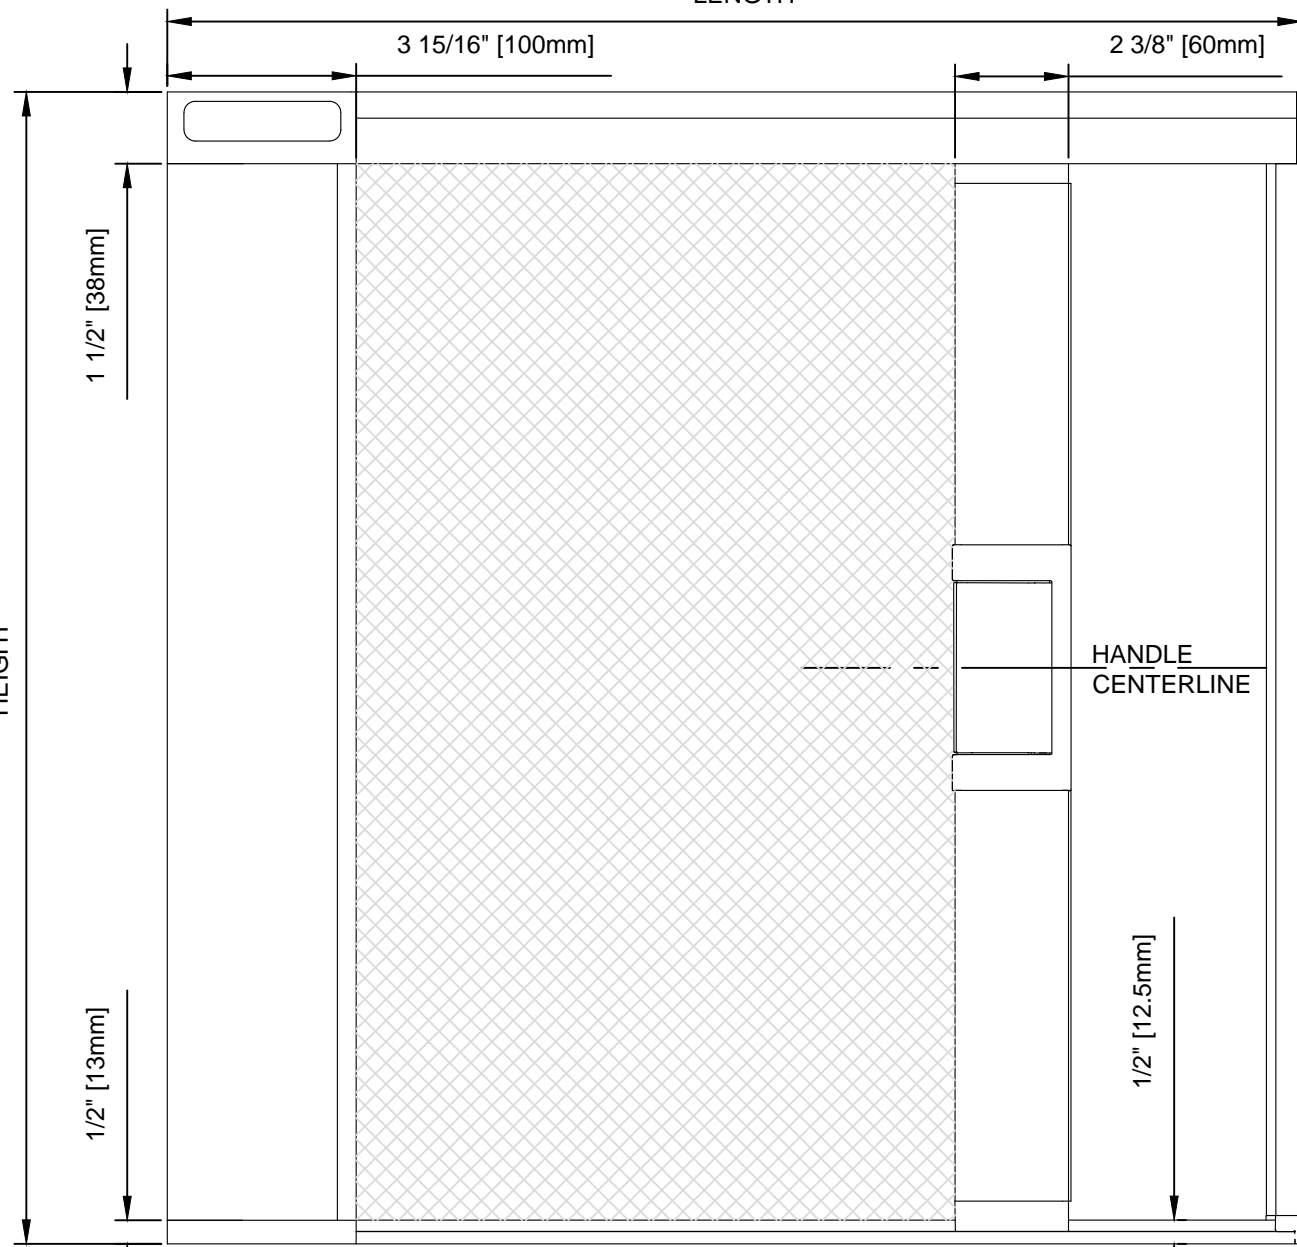

SECTION VIEW

FRONT ELEVATION

SECTION VIEW

3D VIEW
SCALE: 2:1

HANDLE ASSEMBLY - EXTENDED
SCALE: 6"=1'0"

WIZARD INDUSTRIES INC.
4263 PHILLIPS AVENUE
BURNABY, BC
V5A 2X4

THE HORIZON
80mm ASSEMBLY

SCALE:
AS SHOWN
DATE:
MAY 1 2019
DWG:
HOR - 020