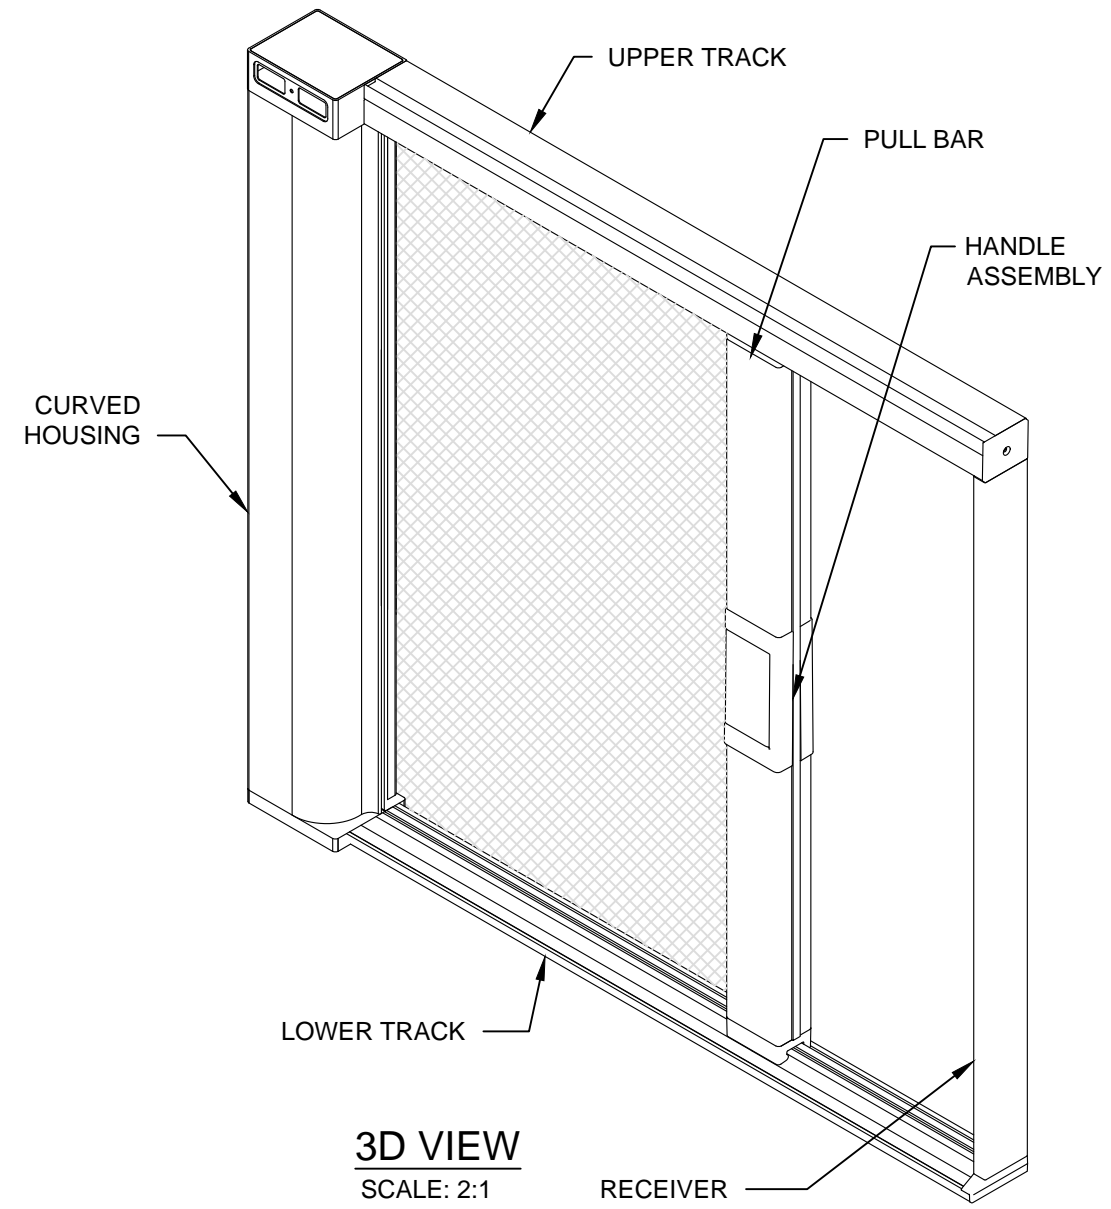

SECTION VIEW

FRONT ELEVATION

SECTION VIEW

3D VIEW
SCALE: 2:1

HANDLE ASSEMBLY - EXTENDED
SCALE: 6"=1'0"

WIZARD INDUSTRIES INC.
4263 PHILLIPS AVENUE
BURNABY, BC
V5A 2X4

THE HORIZON
80mm ASSEMBLY

SCALE:
AS SHOWN
DATE:
MAY 1 2019
DWG:
HOR - 020