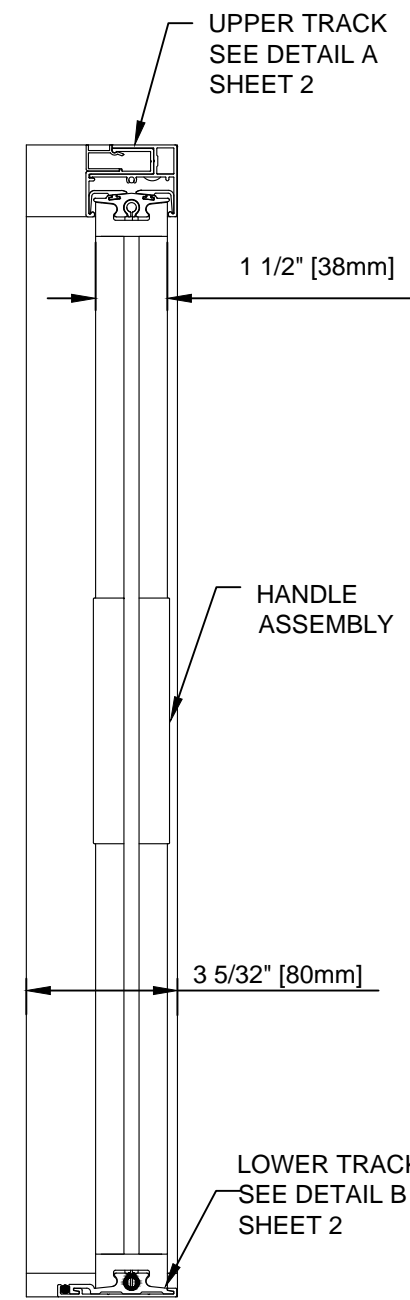

SECTION VIEW

FRONT ELEVATION

SECTION VIEW

3D VIEW
SCALE: 2:1

HANDLE ASSEMBLY - EXTENDED
SCALE: 6"=1'0"

WIZARD INDUSTRIES INC.
4263 PHILLIPS AVENUE
BURNABY, BC
V5A 2X4

THE HORIZON
80mm ASSEMBLY

SCALE:
AS SHOWN
DATE:
MAY 1 2019
DWG:
HOR - 020