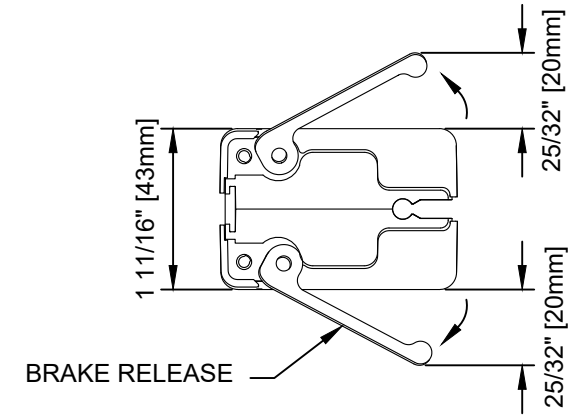

SECTION VIEW

FRONT ELEVATION

SECTION VIEW

3D VIEW
SCALE: 2:1

HANDLE ASSEMBLY - EXTENDED
SCALE: 6"=1'0"

WIZARD INDUSTRIES INC.
4263 PHILLIPS AVENUE
BURNABY, BC
V5A 2X4

THE HORIZON
80mm ASSEMBLY

SCALE:
AS SHOWN
DATE:
MAY 1 2019
DWG:
HOR - 020