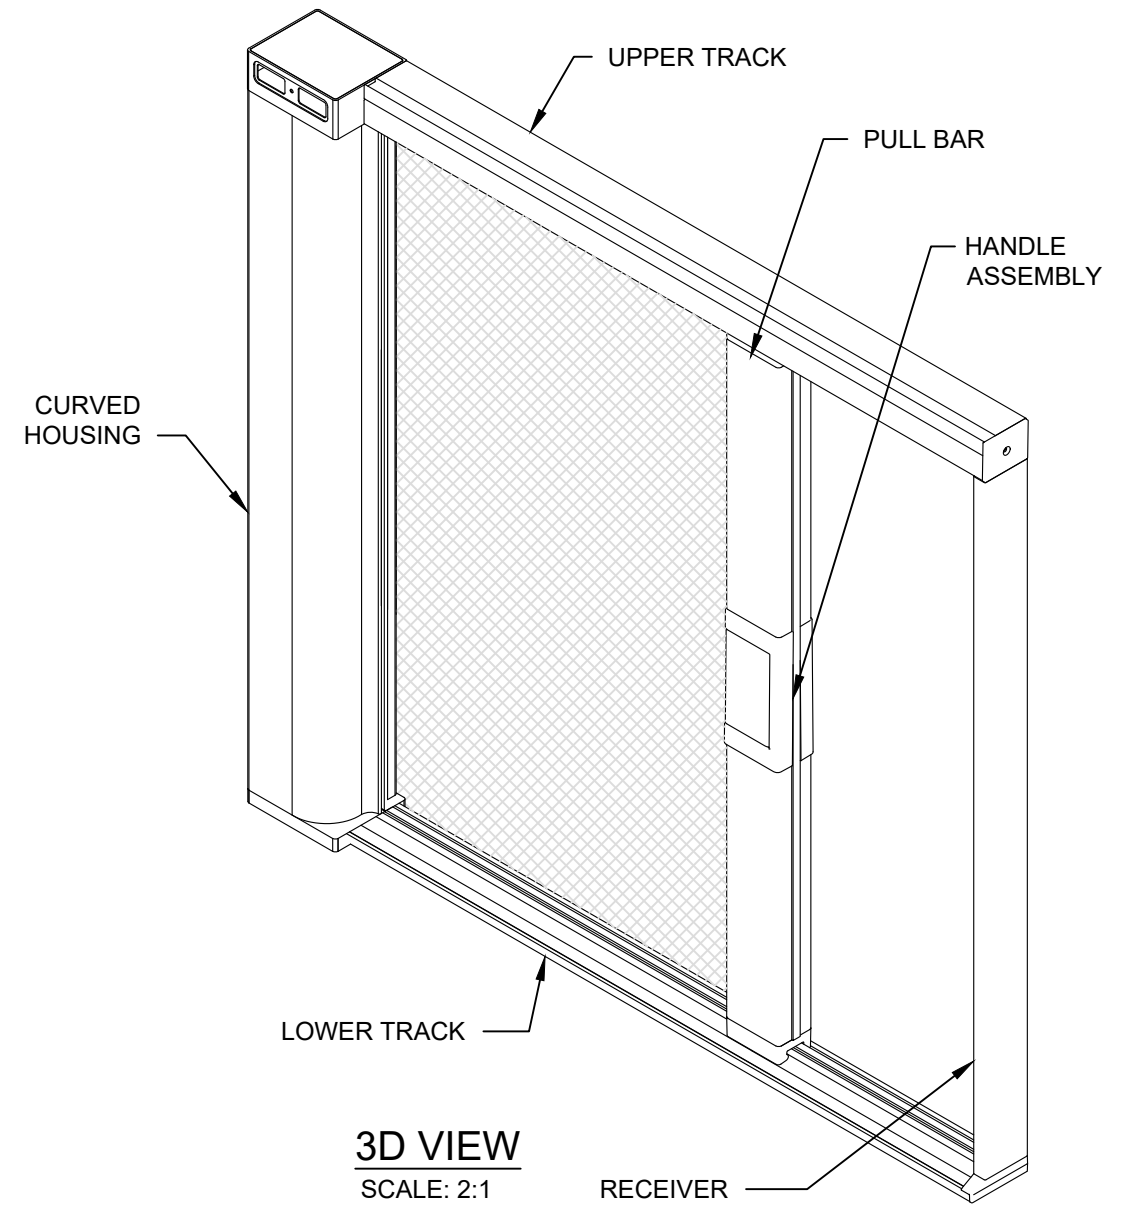

SECTION VIEW

FRONT ELEVATION

SECTION VIEW

3D VIEW
SCALE: 2:1

HANDLE ASSEMBLY - EXTENDED
SCALE: 6"=1'0"

WIZARD INDUSTRIES INC.
4263 PHILLIPS AVENUE
BURNABY, BC
V5A 2X4

THE HORIZON
80mm ASSEMBLY

SCALE:
AS SHOWN
DATE:
MAY 1 2019
DWG:
HOR - 020