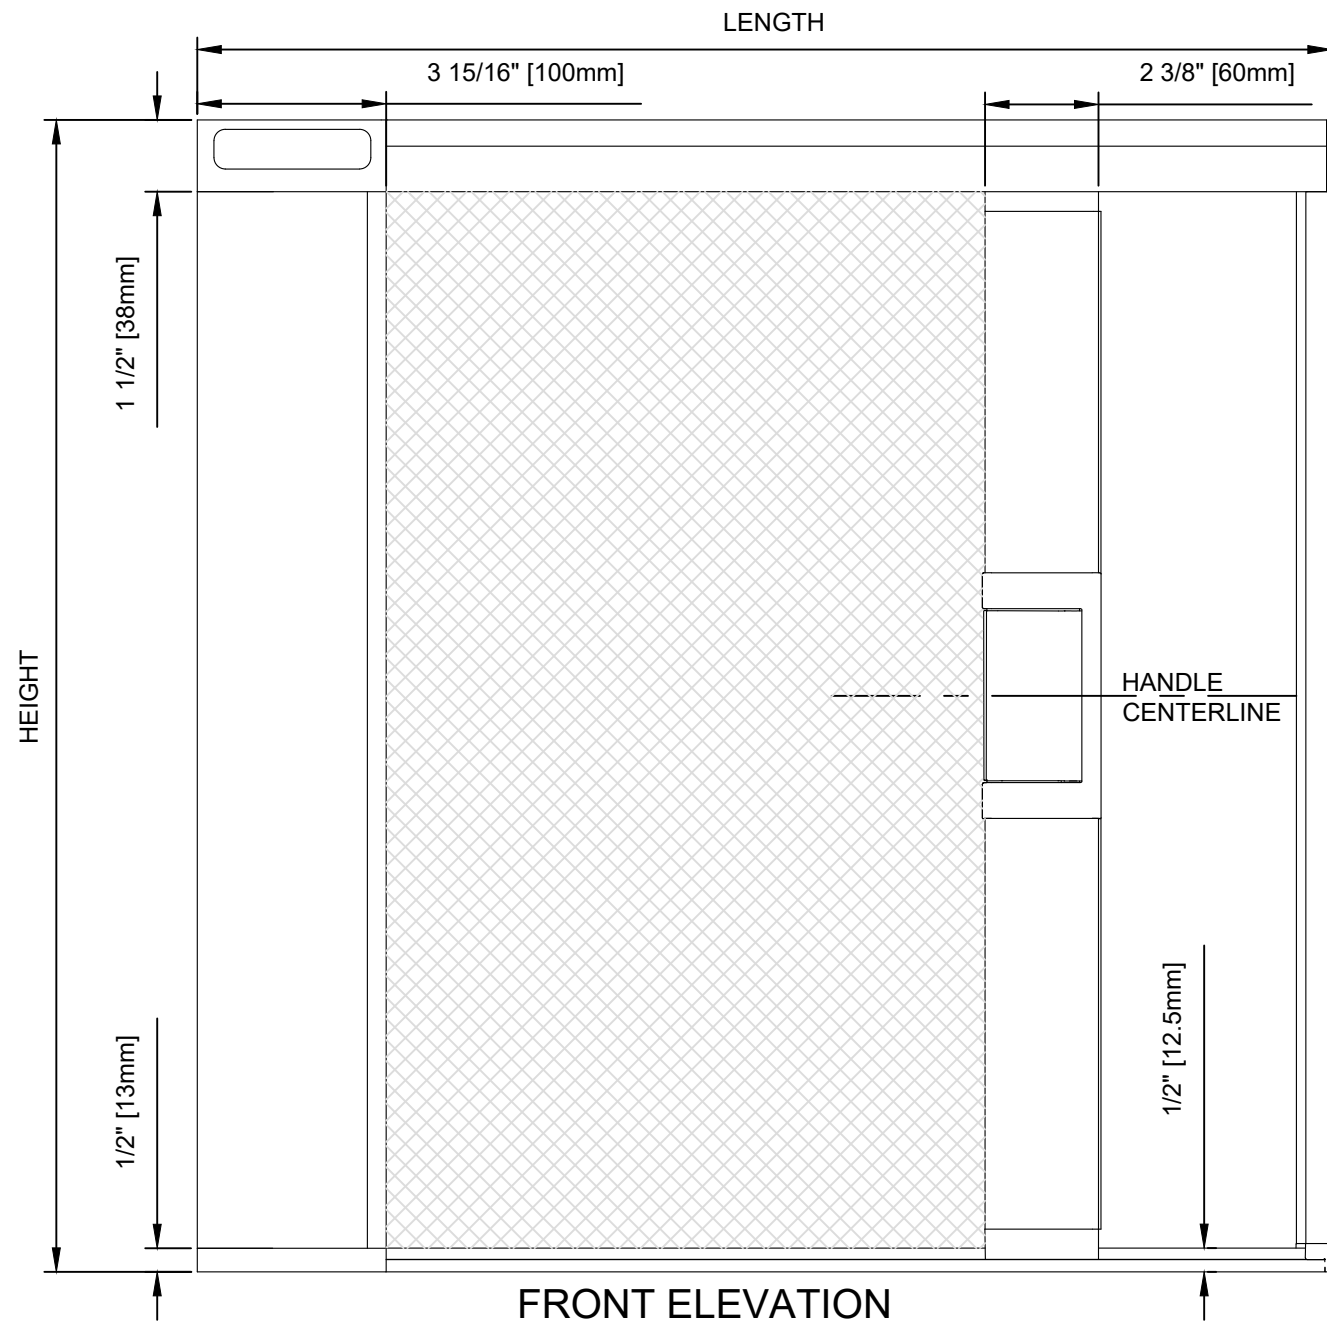

SECTION VIEW

FRONT ELEVATION

SECTION VIEW

3D VIEW
SCALE: 2:1

HANDLE ASSEMBLY - EXTENDED
SCALE: 6"=1'0"

WIZARD INDUSTRIES INC.
4263 PHILLIPS AVENUE
BURNABY, BC
V5A 2X4

THE HORIZON
80mm ASSEMBLY

SCALE:
AS SHOWN
DATE:
MAY 1 2019
DWG:
HOR - 020