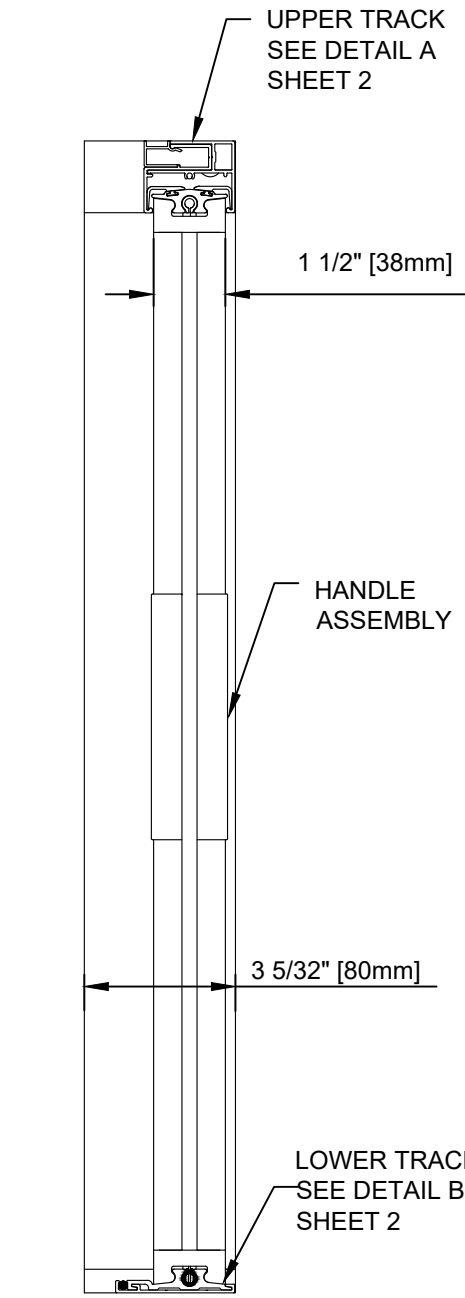

SECTION VIEW

FRONT ELEVATION

SECTION VIEW

3D VIEW
SCALE: 2:1

HANDLE ASSEMBLY - EXTENDED
SCALE: 6"=1'0"

WIZARD INDUSTRIES INC.
4263 PHILLIPS AVENUE
BURNABY, BC
V5A 2X4

THE HORIZON
80mm ASSEMBLY

SCALE:
AS SHOWN
DATE:
MAY 1 2019
DWG:
HOR - 020