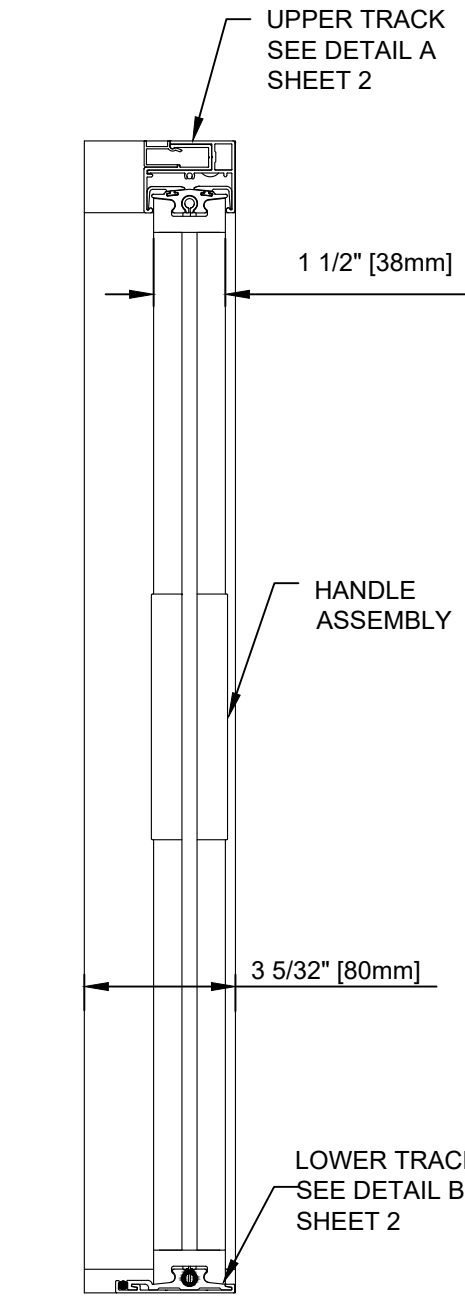

SECTION VIEW

SECTION VIEW

3D VIEW
SCALE: 2:1

HANDLE ASSEMBLY - EXTENDED
SCALE: 6"=1'0"

WIZARD INDUSTRIES INC.
4263 PHILLIPS AVENUE
BURNABY, BC
V5A 2X4

THE HORIZON
80mm ASSEMBLY

SCALE: AS SHOWN
DATE: MAY 1 2019
DWG: HOR - 020