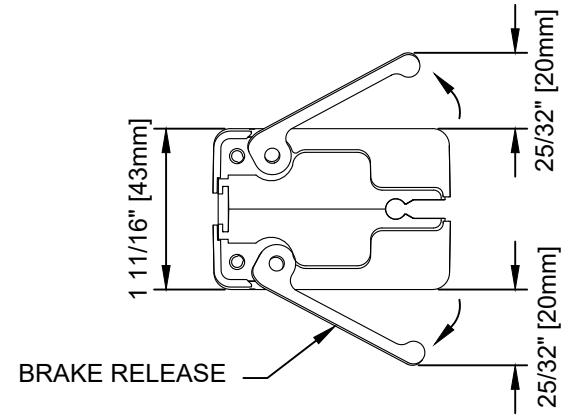

SECTION VIEW

SECTION VIEW

3D VIEW
SCALE: 2:1

HANDLE ASSEMBLY - EXTENDED
SCALE: 6"=1'0"

WIZARD INDUSTRIES INC.
4263 PHILLIPS AVENUE
BURNABY, BC
V5A 2X4

THE HORIZON
80mm ASSEMBLY

SCALE: AS SHOWN
DATE: MAY 1 2019
DWG: HOR - 020