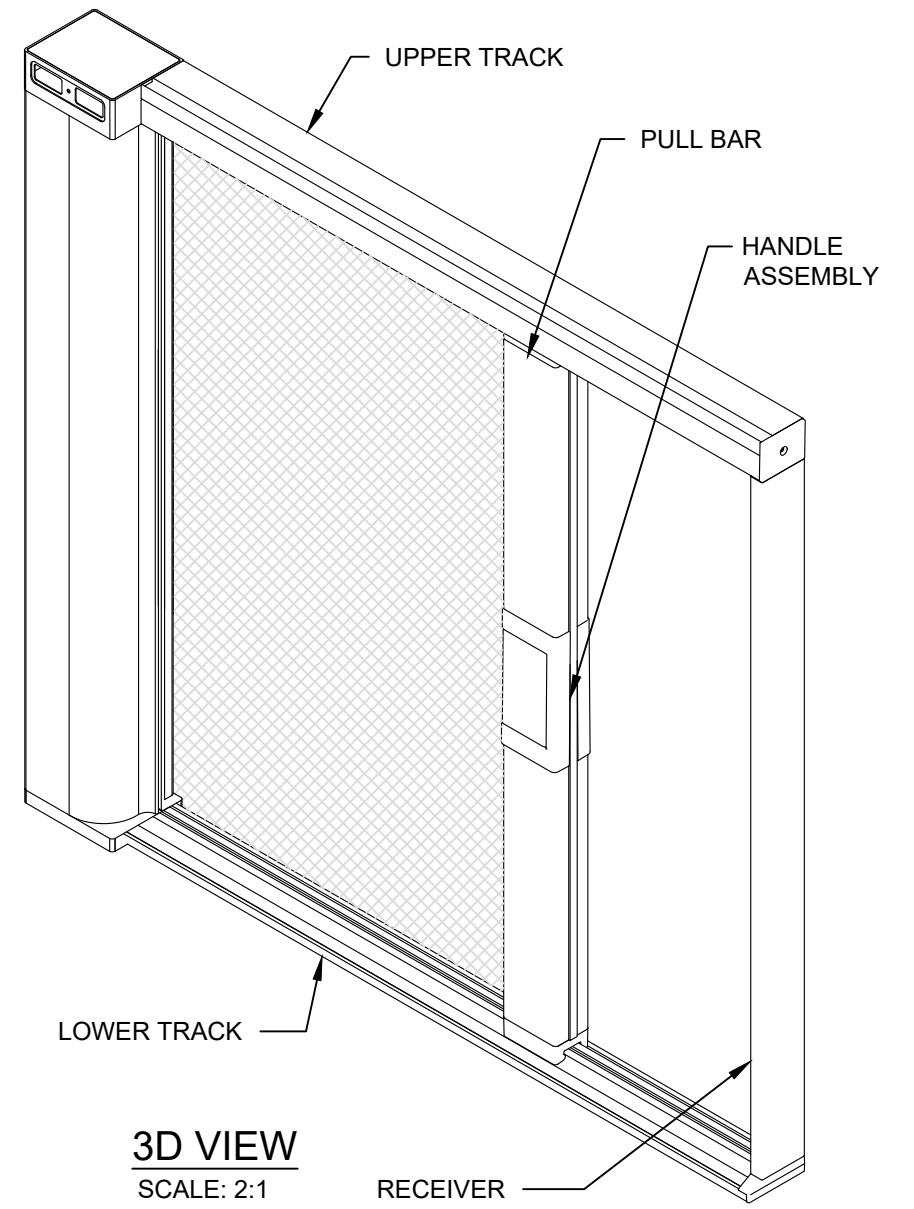

SECTION VIEW

SECTION VIEW

3D VIEW
SCALE: 2:1

HANDLE ASSEMBLY - EXTENDED
SCALE: 6"=1'0"

WIZARD INDUSTRIES INC.
4263 PHILLIPS AVENUE
BURNABY, BC
V5A 2X4

THE HORIZON
80mm ASSEMBLY

SCALE: AS SHOWN
DATE: MAY 1 2019
DWG: HOR - 020