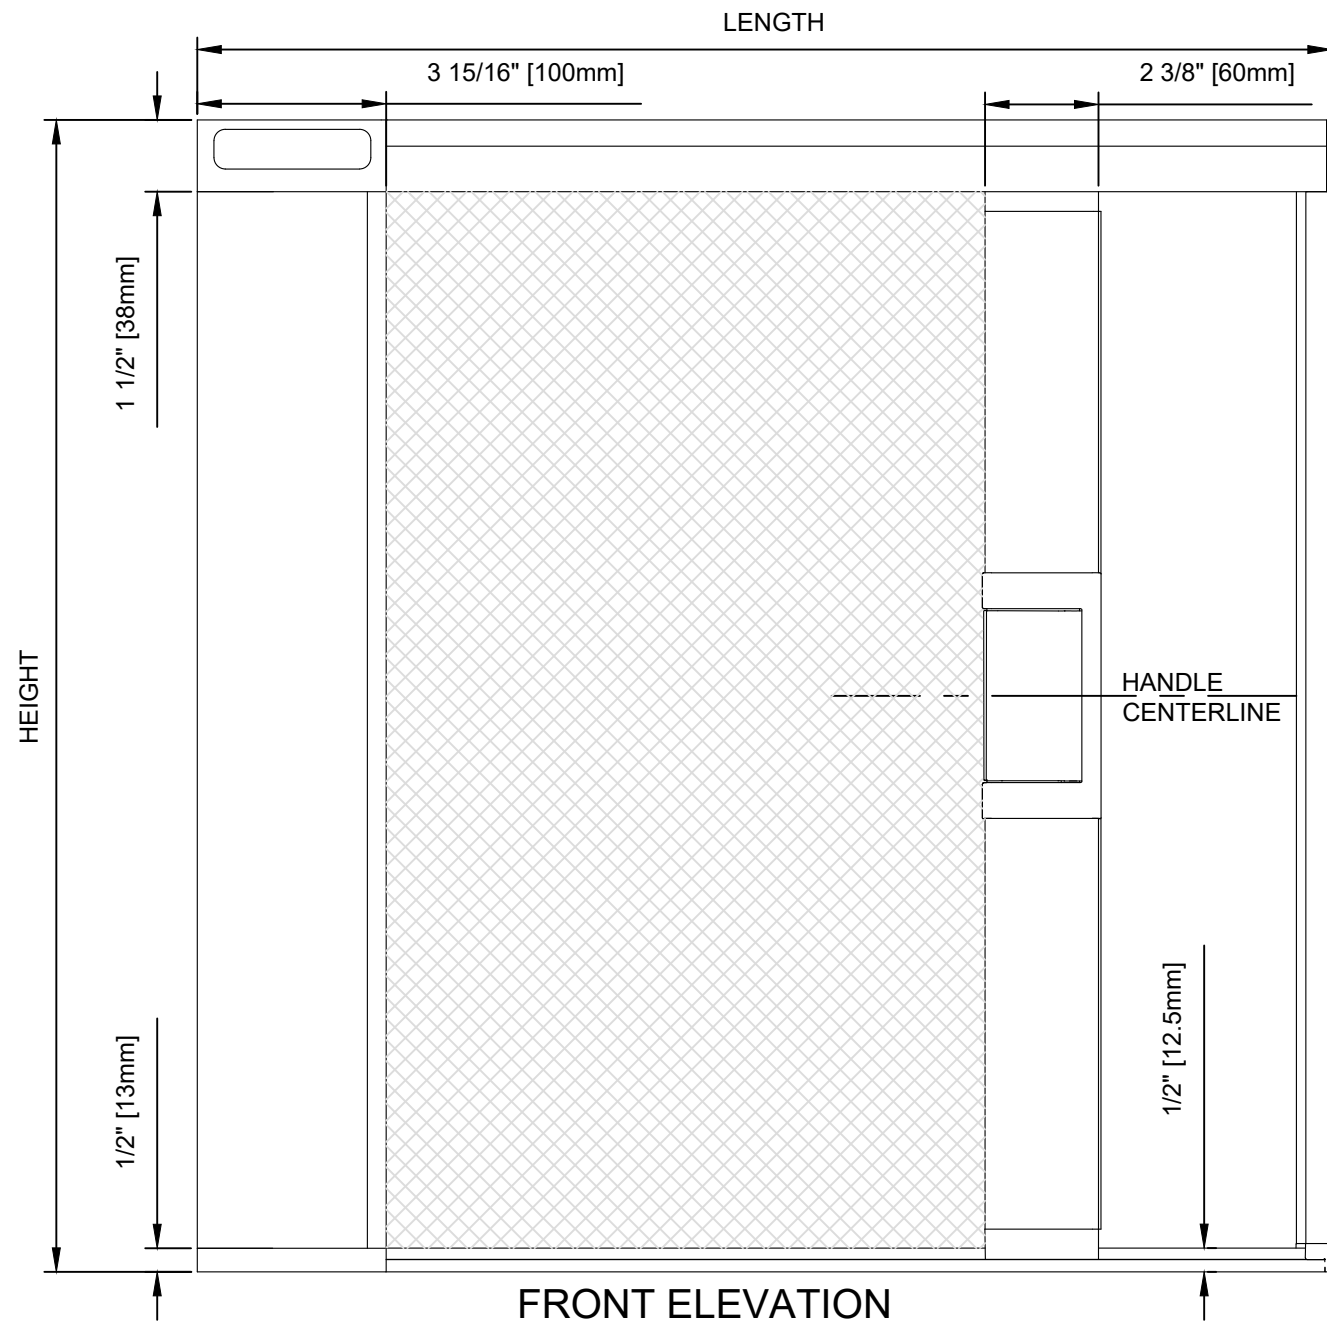

SECTION VIEW

SECTION VIEW

3D VIEW
SCALE: 2:1

HANDLE ASSEMBLY - EXTENDED
SCALE: 6"=1'0"

WIZARD INDUSTRIES INC.
4263 PHILLIPS AVENUE
BURNABY, BC
V5A 2X4

THE HORIZON
80mm ASSEMBLY

SCALE: AS SHOWN
DATE: MAY 1 2019
DWG: HOR - 020