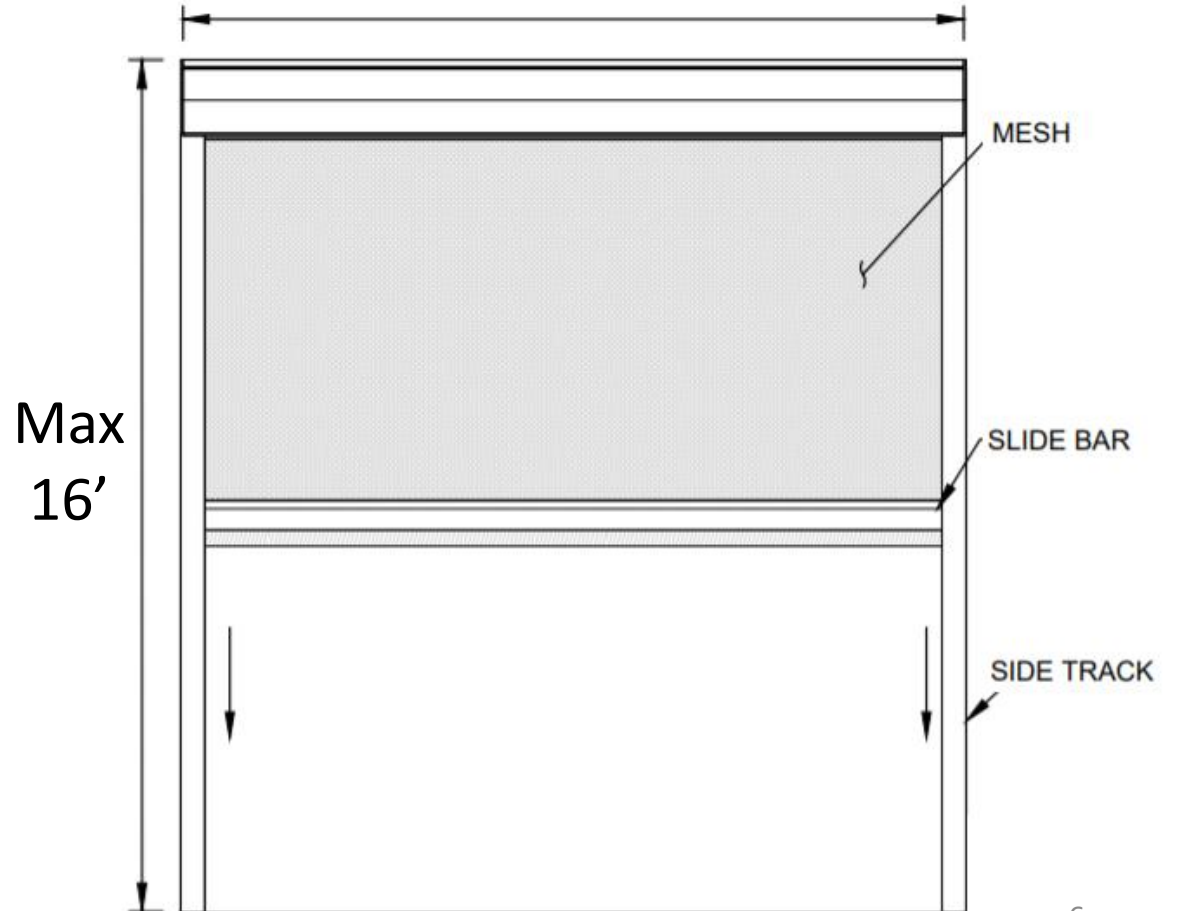

Somfy myLink™

Repeater

Sun and Wind
Sensor

Compact Housings

(Standard shown,
not recessed)

Large Openings

5 ½" - Max 22' 6"

7" - Max 30'