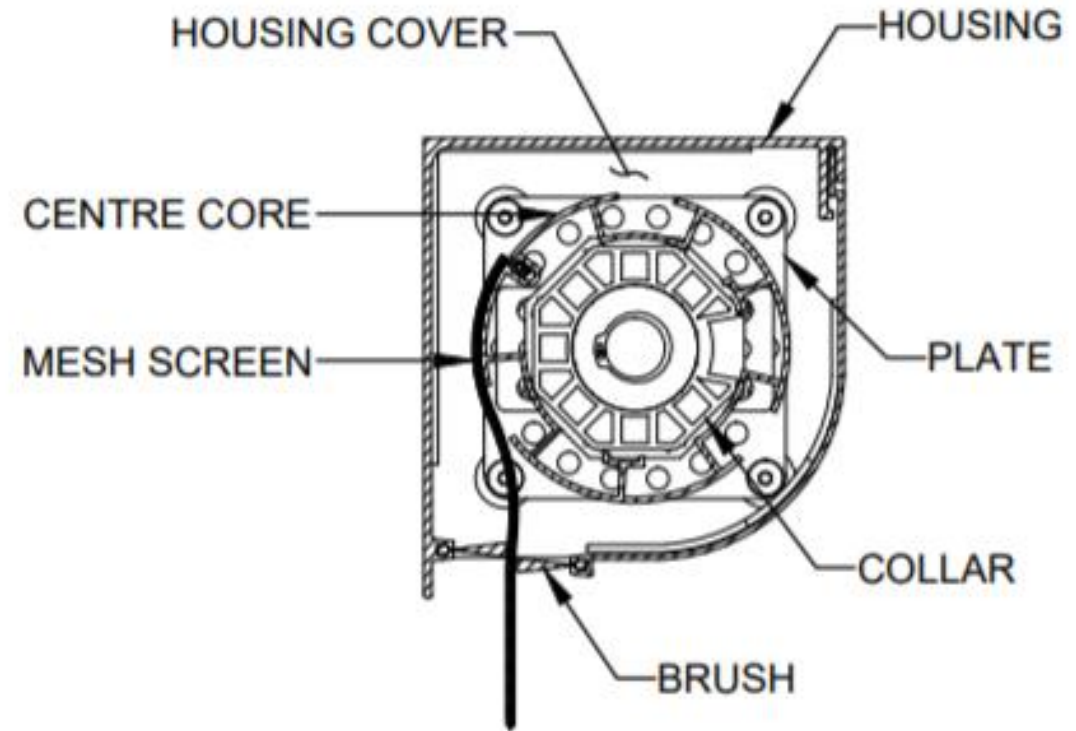

Somfy myLink™

Repeater

Sun and Wind
Sensor

Compact Housings

(Standard shown,
not recessed)

Large Openings

5 ½" - Max 22' 6"

7" - Max 30'

The Choice of Professionals

Quiet, No-Chatter Performance

SLIDE BAR

SIDE TRACK
(Standard)

(Standard shown,
not recessed)

(Standard shown,
not recessed)

SECTION VIEW A
Motor End

SECTION VIEW B
Idler End