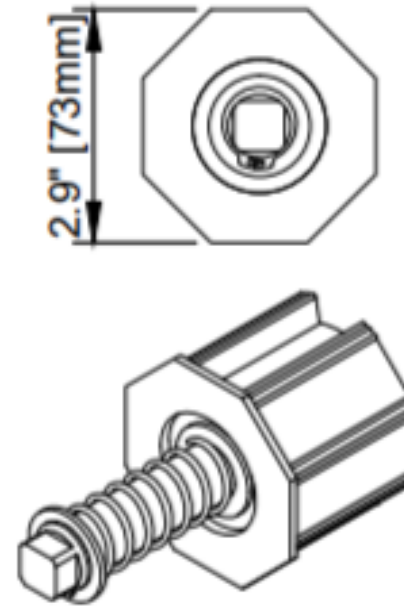

Somfy myLink™

Repeater

Sun and Wind
Sensor

Compact Housings

(Standard shown,
not recessed)

Large Openings

5 ½" - Max 22' 6"

7" - Max 30'

The Choice of Professionals

Quiet, No-Chatter Performance

SLIDE BAR

SIDE TRACK
(Standard)

(Standard shown,
not recessed)

(Standard shown,
not recessed)

SECTION VIEW A
Motor End

SECTION VIEW B
Idler End