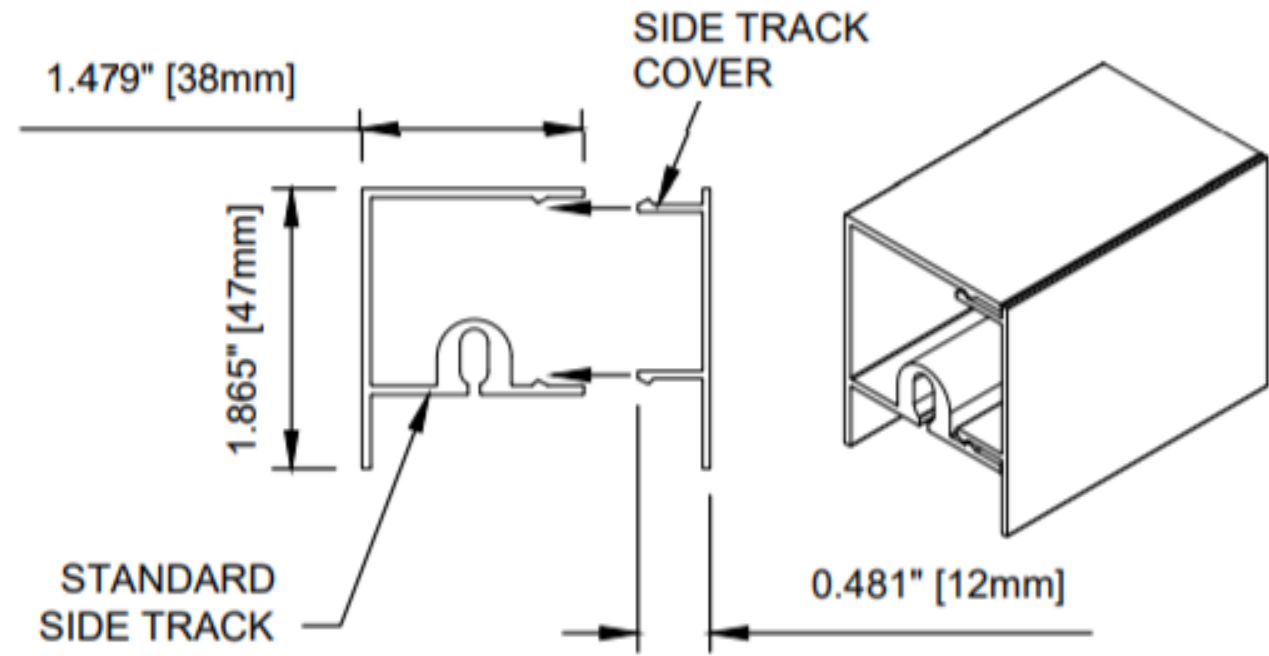

Somfy myLink™

Repeater

Sun and Wind
Sensor

Compact Housings

(Standard shown,
not recessed)

Large Openings

5 ½" - Max 22' 6"

7" - Max 30'

The Choice of Professionals

Quiet, No-Chatter Performance

SLIDE BAR

SIDE TRACK
(Standard)

(Standard shown,
not recessed)

(Standard shown,
not recessed)

SECTION VIEW A
Motor End

SECTION VIEW B
Idler End