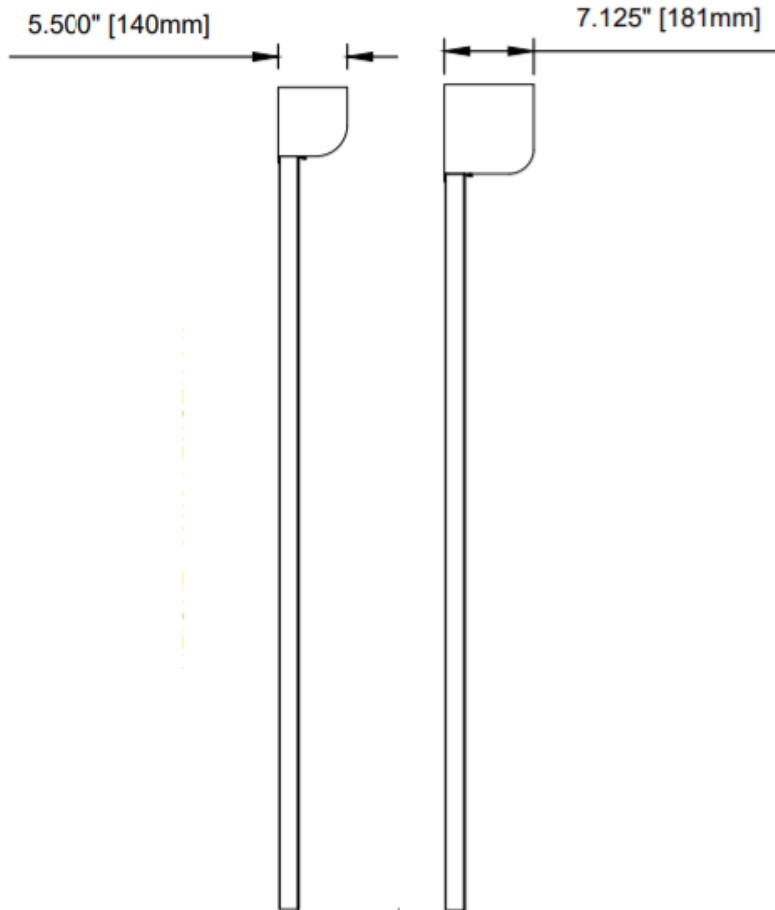

Somfy myLink™

Repeater

Sun and Wind
Sensor

Compact Housings

(Standard shown,
not recessed)

Large Openings

5 ½" - Max 22' 6"

7" - Max 30'

The Choice of Professionals

Quiet, No-Chatter Performance

SLIDE BAR

SIDE TRACK
(Standard)

(Standard shown,
not recessed)

(Standard shown,
not recessed)

SECTION VIEW A
Motor End

SECTION VIEW B
Idler End