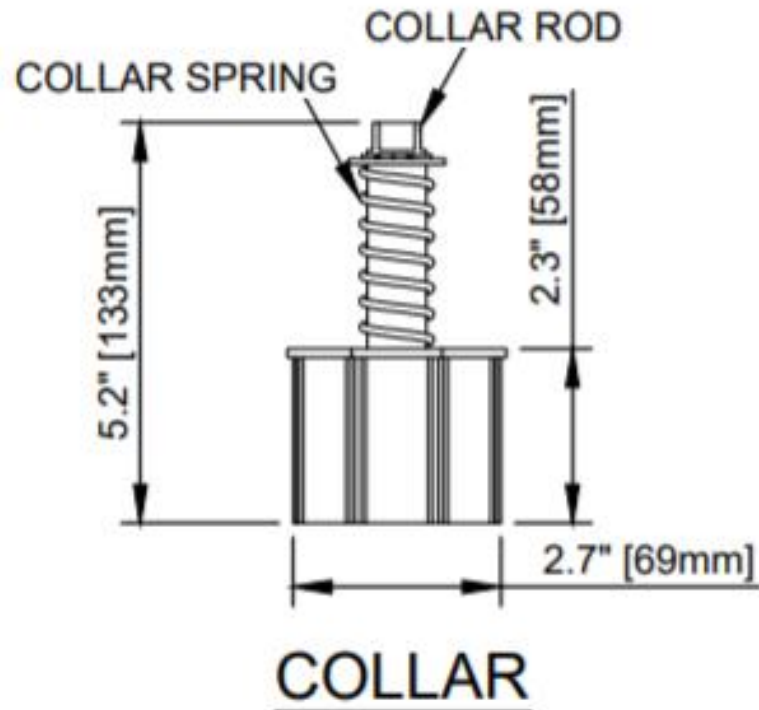

The Choice of Professionals

Quiet, No-Chatter Performance