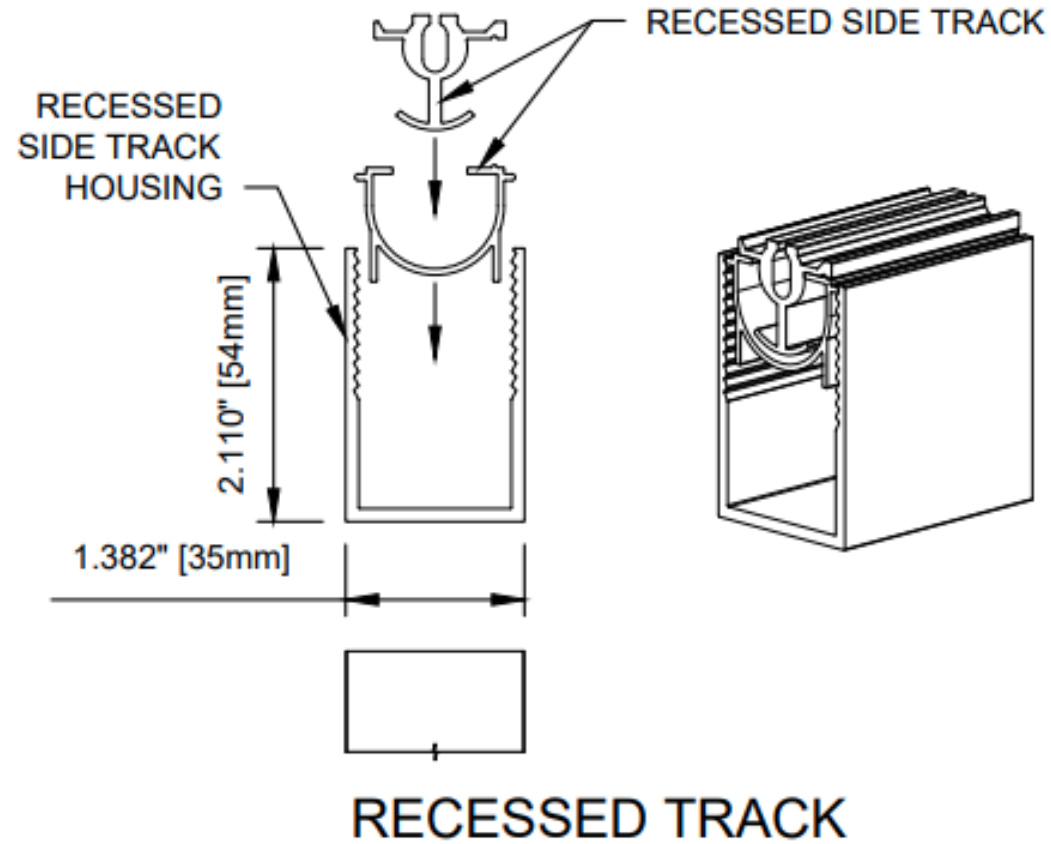

**Sun and Wind
Sensor**

Standard Motorized shown

Compact Housings

Large Openings

5 1/2" - Max 22' 6"

7" - Max 30'

The Choice of Professionals

Quiet, No-Chatter Performance

SLIDE BAR

SIDE TRACK
(Standard)

Standard Motorized shown

Standard Motorized shown

SECTION VIEW A
Motor End

SECTION VIEW B
Idler End