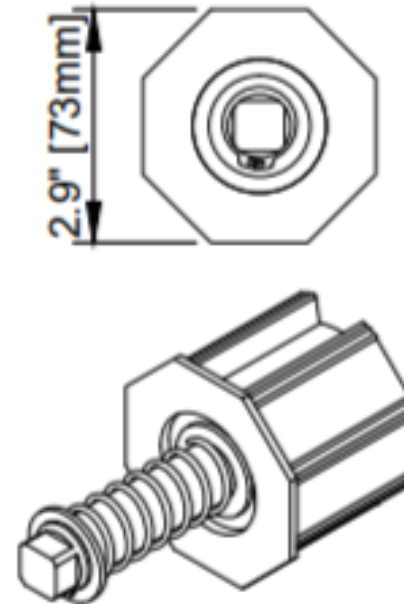

**Sun and Wind
Sensor**

Standard Motorized shown

Compact Housings

Large Openings

5 1/2" - Max 22' 6"

7" - Max 30'

The Choice of Professionals

Quiet, No-Chatter Performance

SLIDE BAR

SIDE TRACK
(Standard)

Standard Motorized shown

Standard Motorized shown

SECTION VIEW A
Motor End

SECTION VIEW B
Idler End