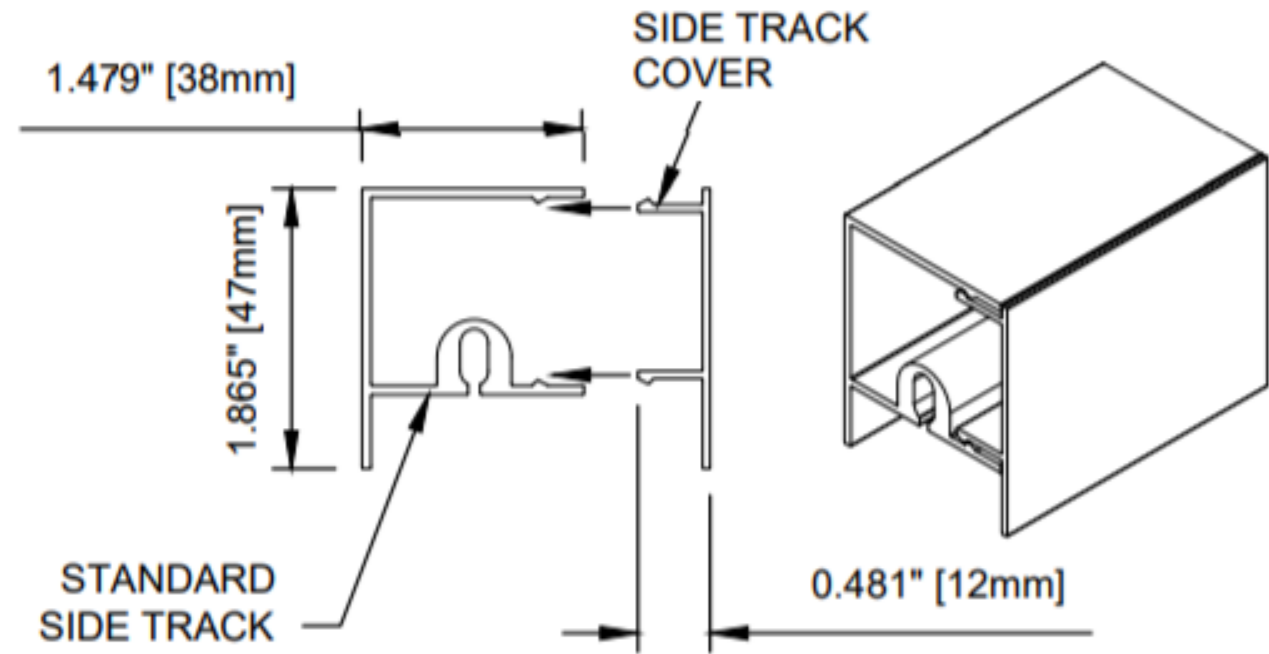

**Sun and Wind
Sensor**

Standard Motorized shown

Compact Housings

Large Openings

5 1/2" - Max 22' 6"

7" - Max 30'

The Choice of Professionals

Quiet, No-Chatter Performance

SLIDE BAR

SIDE TRACK
(Standard)

Standard Motorized shown

Standard Motorized shown

SECTION VIEW A
Motor End

SECTION VIEW B
Idler End