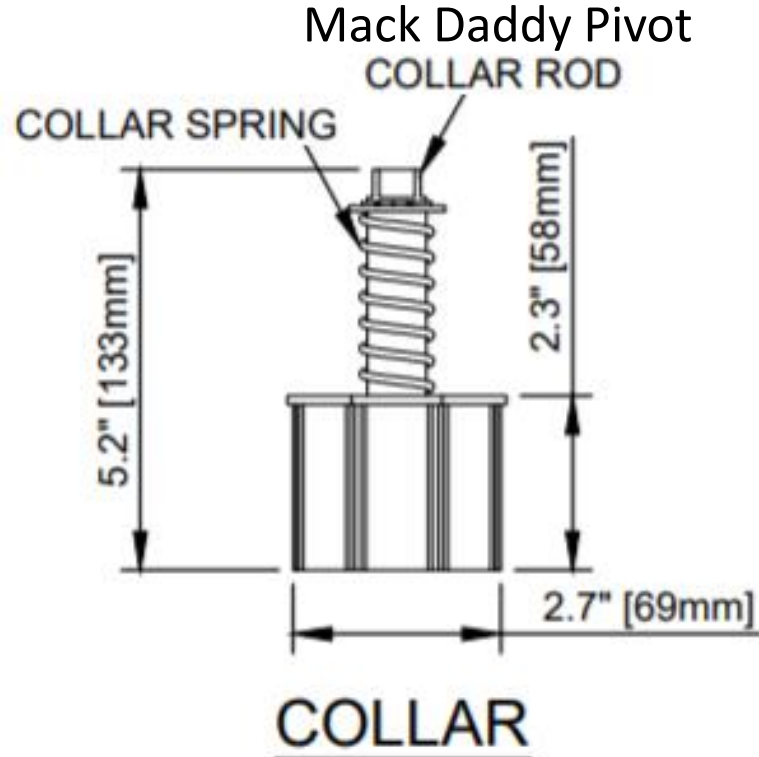

**Sun and Wind
Sensor**

Standard Motorized shown

Compact Housings

Large Openings

5 1/2" - Max 22' 6"

7" - Max 30'

The Choice of Professionals

Quiet, No-Chatter Performance

SLIDE BAR

SIDE TRACK
(Standard)

Standard Motorized shown

Standard Motorized shown

SECTION VIEW A
Motor End

SECTION VIEW B
Idler End