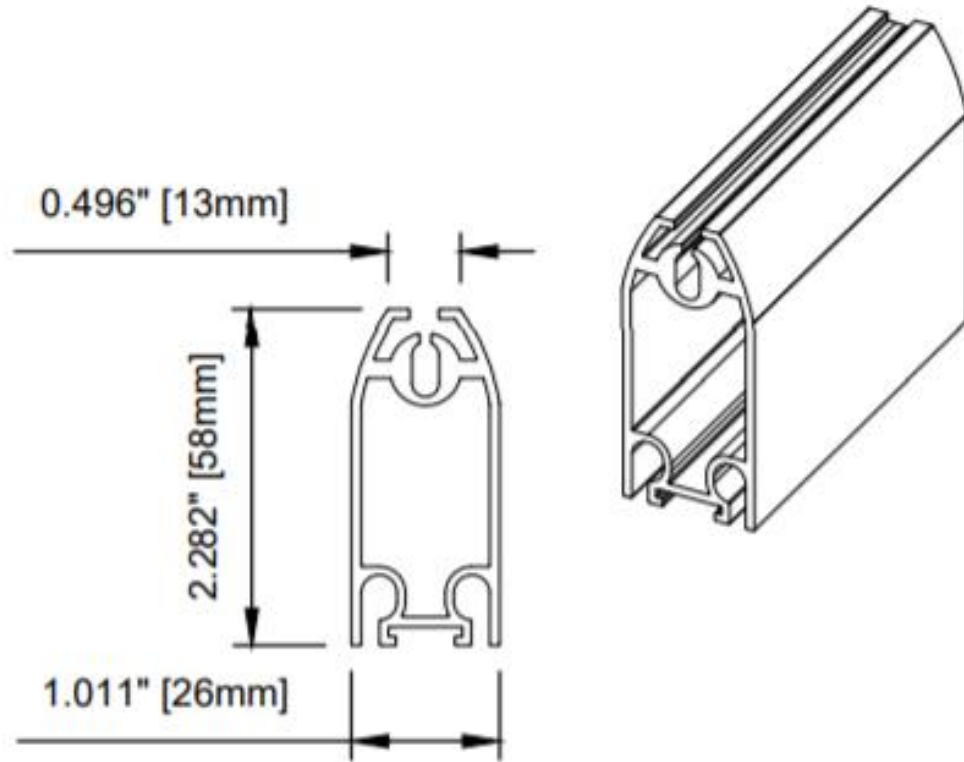

**Sun and Wind
Sensor**

Standard Motorized shown

Compact Housings

Large Openings

5 1/2" - Max 22' 6"

7" - Max 30'

The Choice of Professionals

Quiet, No-Chatter Performance

SLIDE BAR

SIDE TRACK
(Standard)

Standard Motorized shown

Standard Motorized shown

SECTION VIEW A
Motor End

SECTION VIEW B
Idler End