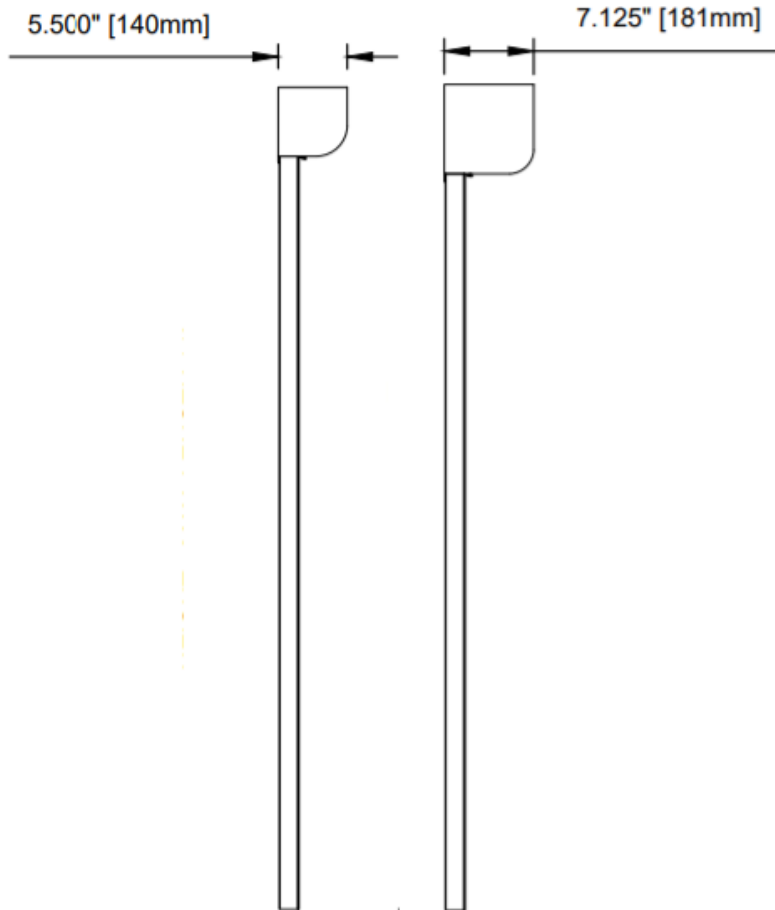

**Sun and Wind
Sensor**

Standard Motorized shown

Compact Housings

Large Openings

5 1/2" - Max 22' 6"

7" - Max 30'

The Choice of Professionals

Quiet, No-Chatter Performance