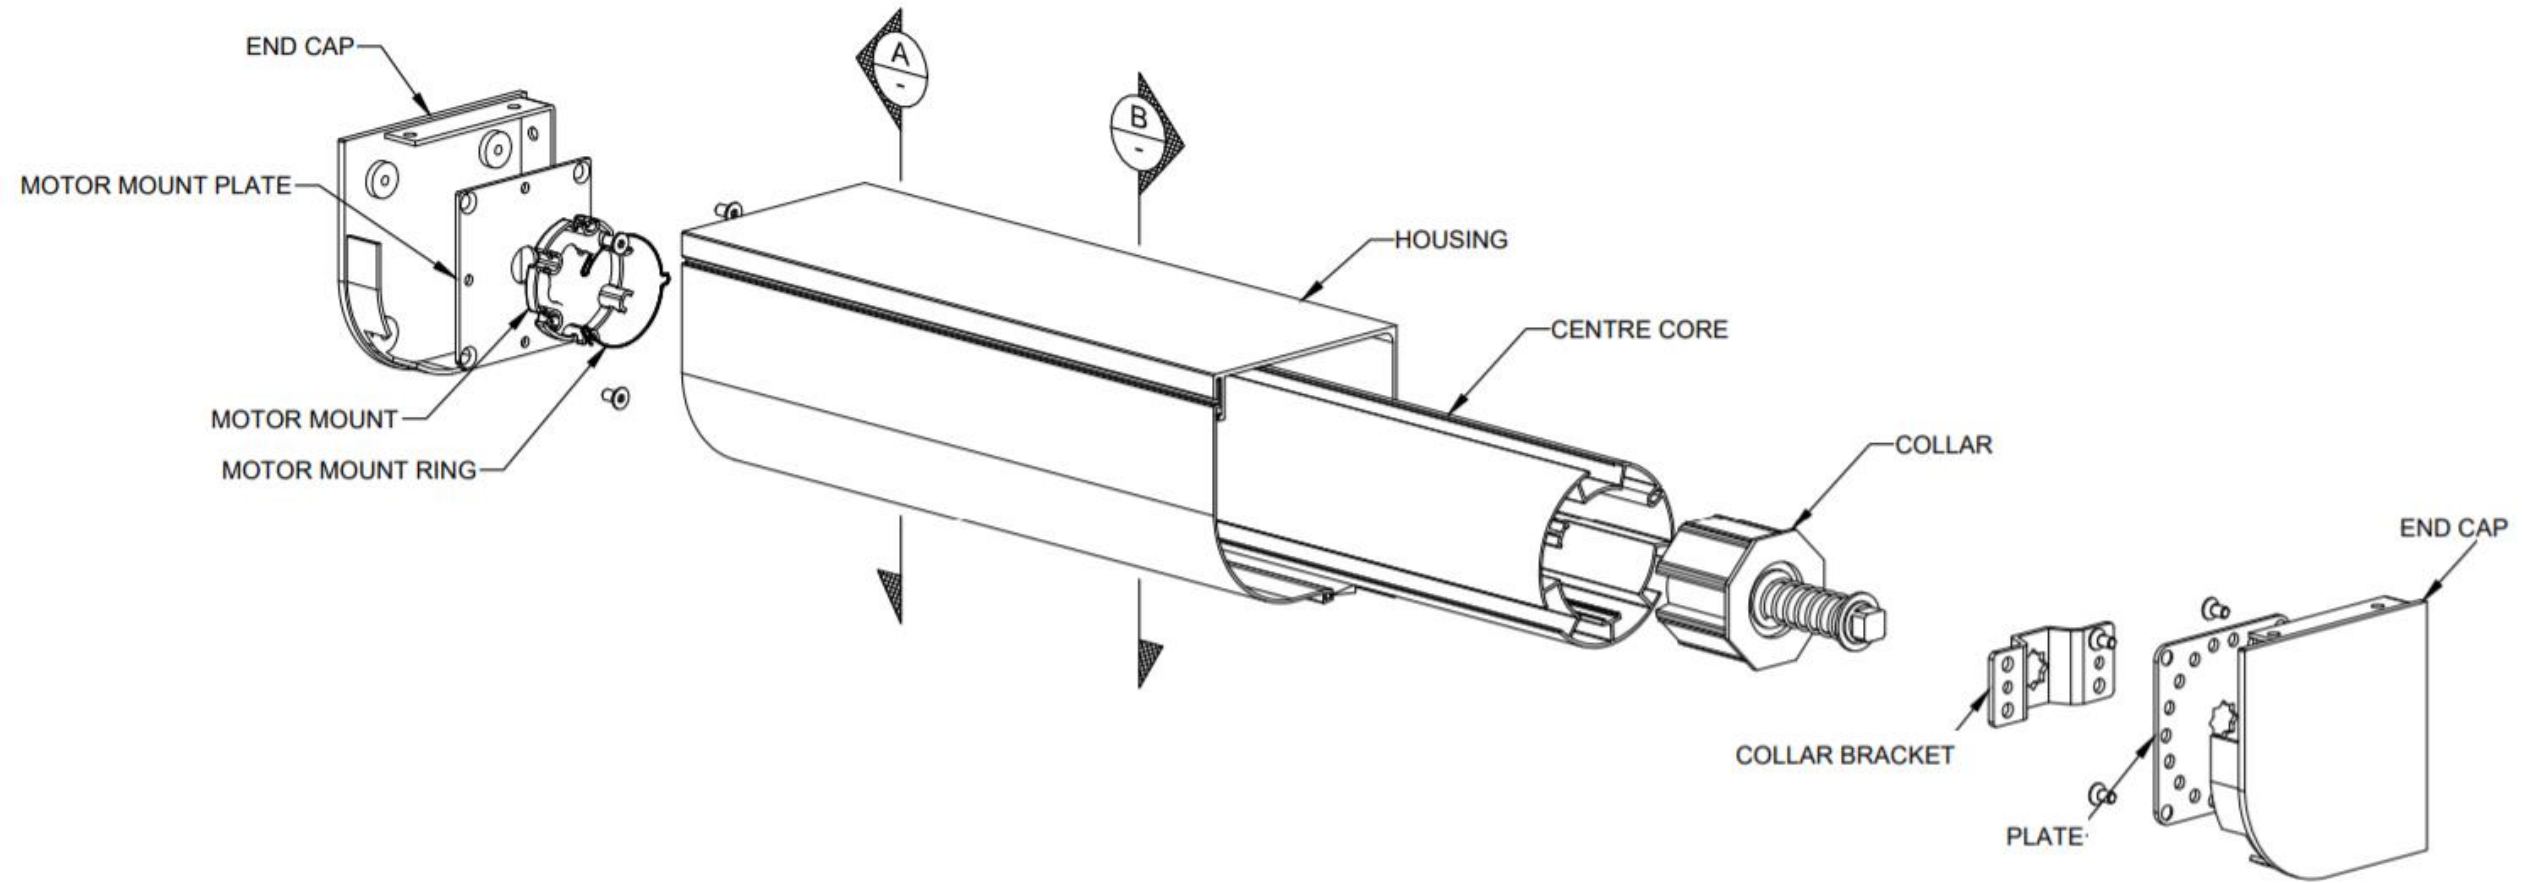

**Sun and Wind
Sensor**

Standard Motorized shown

Compact Housings

Large Openings

5 1/2" - Max 22' 6"

7" - Max 30'

The Choice of Professionals

Quiet, No-Chatter Performance

SLIDE BAR

SIDE TRACK
(Standard)

Standard Motorized shown

Standard Motorized shown

SECTION VIEW A
Motor End

SECTION VIEW B
Idler End