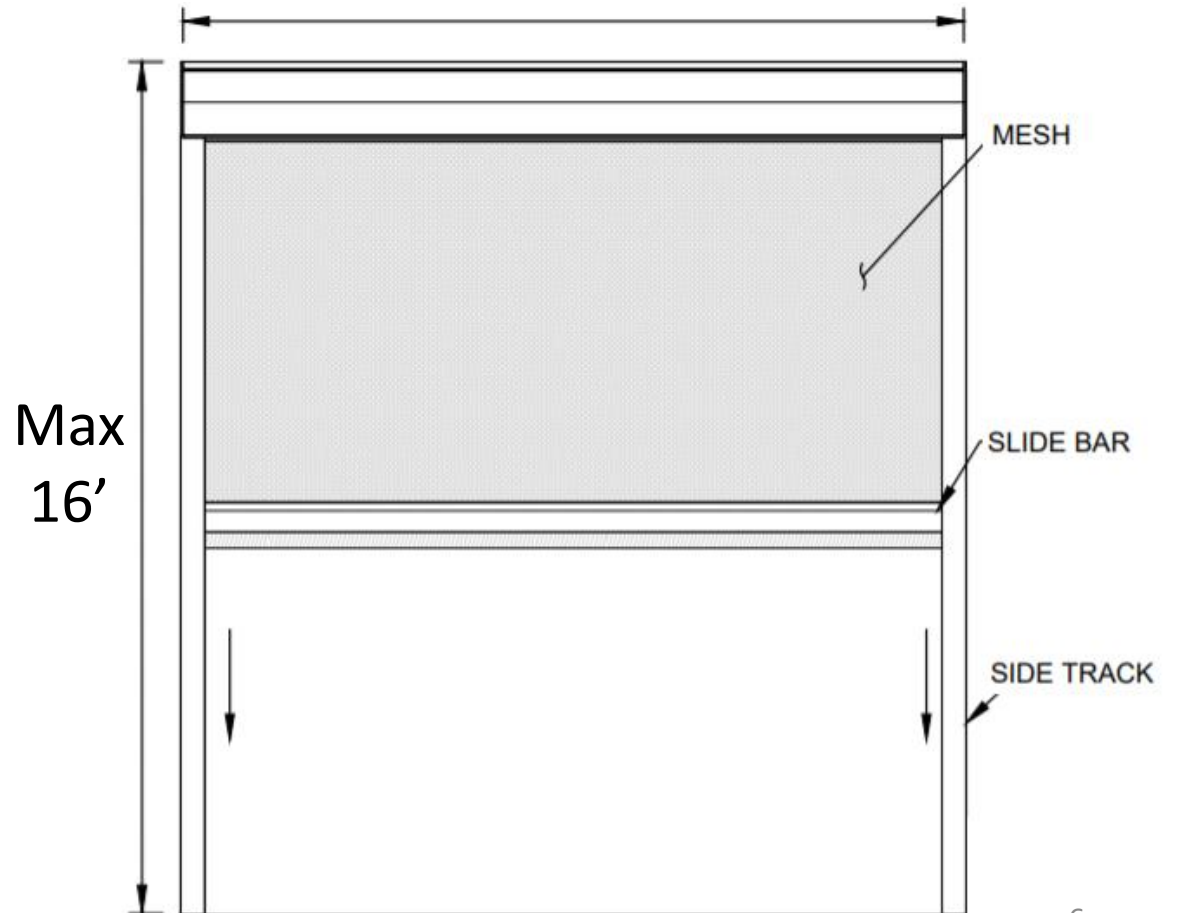

**Sun and Wind
Sensor**

Standard Motorized shown

Compact Housings

Large Openings

5 1/2" - Max 22' 6"

7" - Max 30'

The Choice of Professionals

Quiet, No-Chatter Performance

SLIDE BAR

SIDE TRACK
(Standard)

Standard Motorized shown

Standard Motorized shown

SECTION VIEW A
Motor End

SECTION VIEW B
Idler End