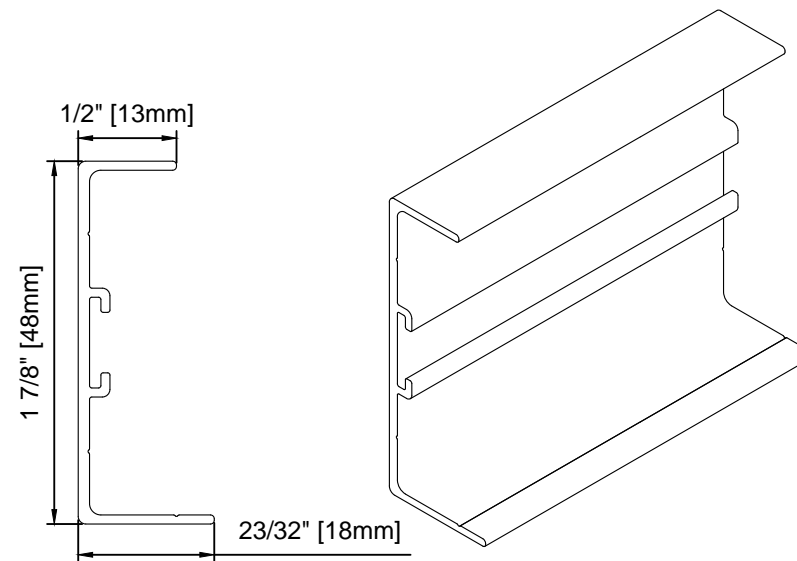

DETAIL A - UPPER TRACK

PULL BAR

DETAIL B - LOWER TRACK

FACE FIT LOWER TRACK

RECEIVER

BOX CHANNEL - OPTIONAL

WIZARD INDUSTRIES INC.
 4263 PHILLIPS AVENUE
 BURNABY, BC
 V5A 2X4

THE HORIZON
 STANDARD PARTS

SCALE:
 1:1
 DATE:
 JUNE 26 2023
 DWG:
 HOR-100