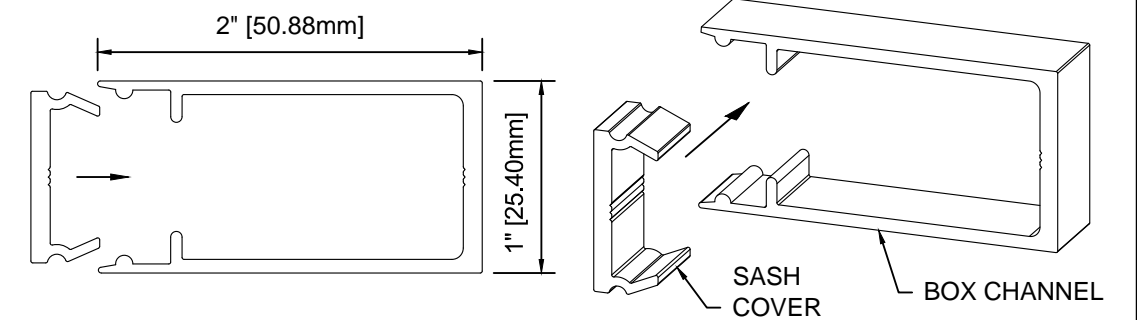

DETAIL A - UPPER TRACK

PULL BAR

DETAIL B - LOWER TRACK

FACE FIT LOWER TRACK

RECEIVER

BOX CHANNEL - OPTIONAL

WIZARD INDUSTRIES INC.
 4263 PHILLIPS AVENUE
 BURNABY, BC
 V5A 2X4

THE HORIZON
 STANDARD PARTS

SCALE:
 1:1
 DATE:
 JUNE 26 2023
 DWG:
 HOR-100