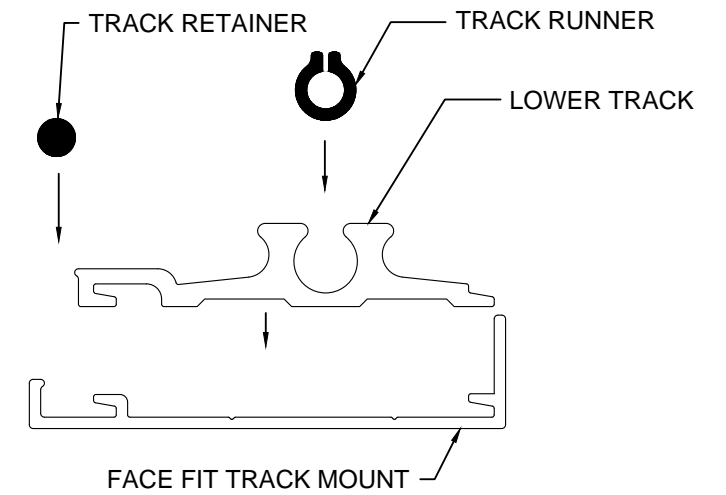

DETAIL A - UPPER TRACK

PULL BAR

DETAIL B - LOWER TRACK

FACE FIT LOWER TRACK

RECEIVER

BOX CHANNEL - OPTIONAL

WIZARD INDUSTRIES INC.
 4263 PHILLIPS AVENUE
 BURNABY, BC
 V5A 2X4

THE HORIZON
 STANDARD PARTS

SCALE:
 1:1
 DATE:
 JUNE 26 2023
 DWG:
 HOR-100