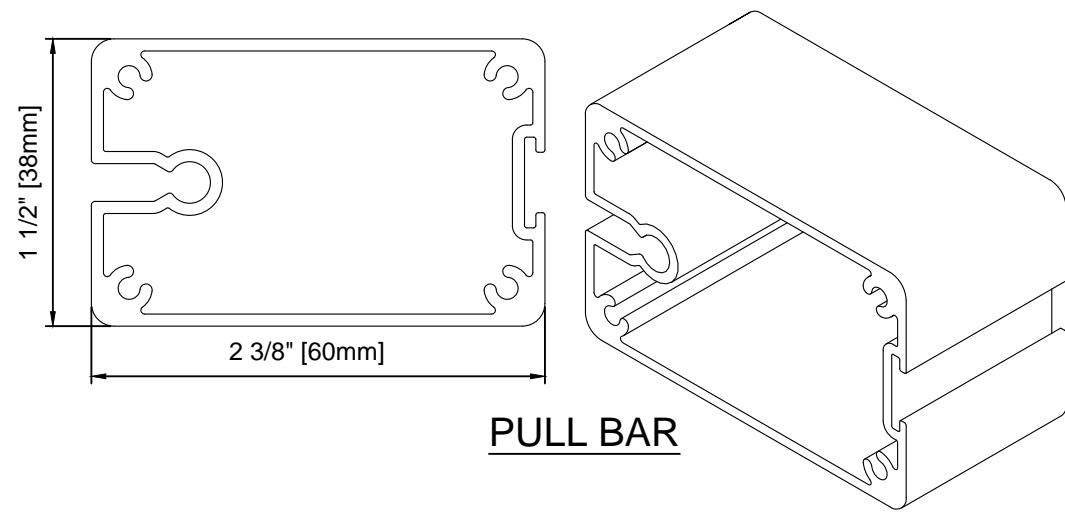

DETAIL A - UPPER TRACK

PULL BAR

DETAIL B - LOWER TRACK

FACE FIT LOWER TRACK

RECEIVER

BOX CHANNEL - OPTIONAL

WIZARD INDUSTRIES INC.
 4263 PHILLIPS AVENUE
 BURNABY, BC
 V5A 2X4

THE HORIZON
 STANDARD PARTS

SCALE:
 1:1
 DATE:
 JUNE 26 2023
 DWG:
 HOR-100