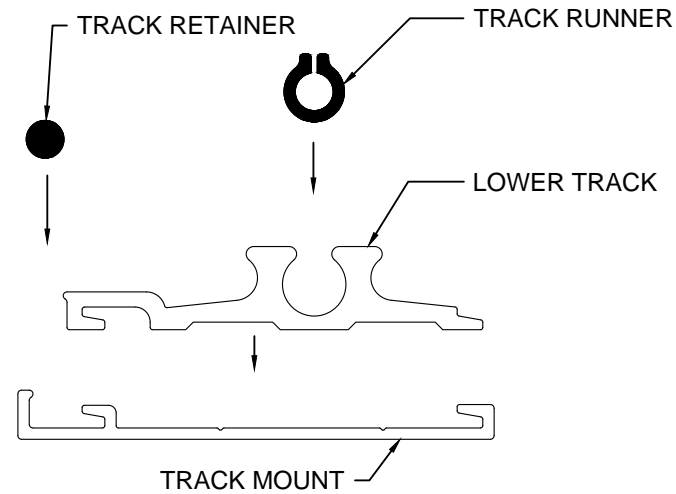

DETAIL A - UPPER TRACK

PULL BAR

DETAIL B - LOWER TRACK

FACE FIT LOWER TRACK

RECEIVER

BOX CHANNEL - OPTIONAL

WIZARD INDUSTRIES INC.
 4263 PHILLIPS AVENUE
 BURNABY, BC
 V5A 2X4

THE HORIZON
 STANDARD PARTS

SCALE:
 1:1
 DATE:
 JUNE 26 2023
 DWG:
 HOR-100