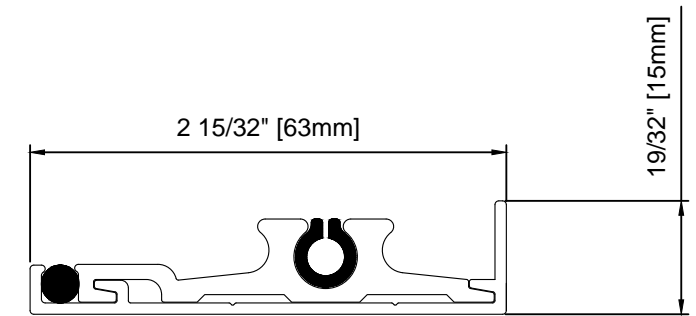

DETAIL A - UPPER TRACK

PULL BAR

DETAIL B - LOWER TRACK

FACE FIT LOWER TRACK

RECEIVER

BOX CHANNEL - OPTIONAL

WIZARD INDUSTRIES INC.
 4263 PHILLIPS AVENUE
 BURNABY, BC
 V5A 2X4

THE HORIZON
 STANDARD PARTS

SCALE:
 1:1
 DATE:
 JUNE 26 2023
 DWG:
 HOR-100