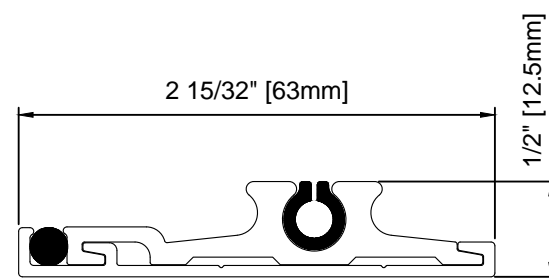

DETAIL A - UPPER TRACK

PULL BAR

DETAIL B - LOWER TRACK

FACE FIT LOWER TRACK

RECEIVER

BOX CHANNEL - OPTIONAL

WIZARD INDUSTRIES INC.
 4263 PHILLIPS AVENUE
 BURNABY, BC
 V5A 2X4

THE HORIZON
 STANDARD PARTS

SCALE:
 1:1
 DATE:
 JUNE 26 2023
 DWG:
 HOR-100