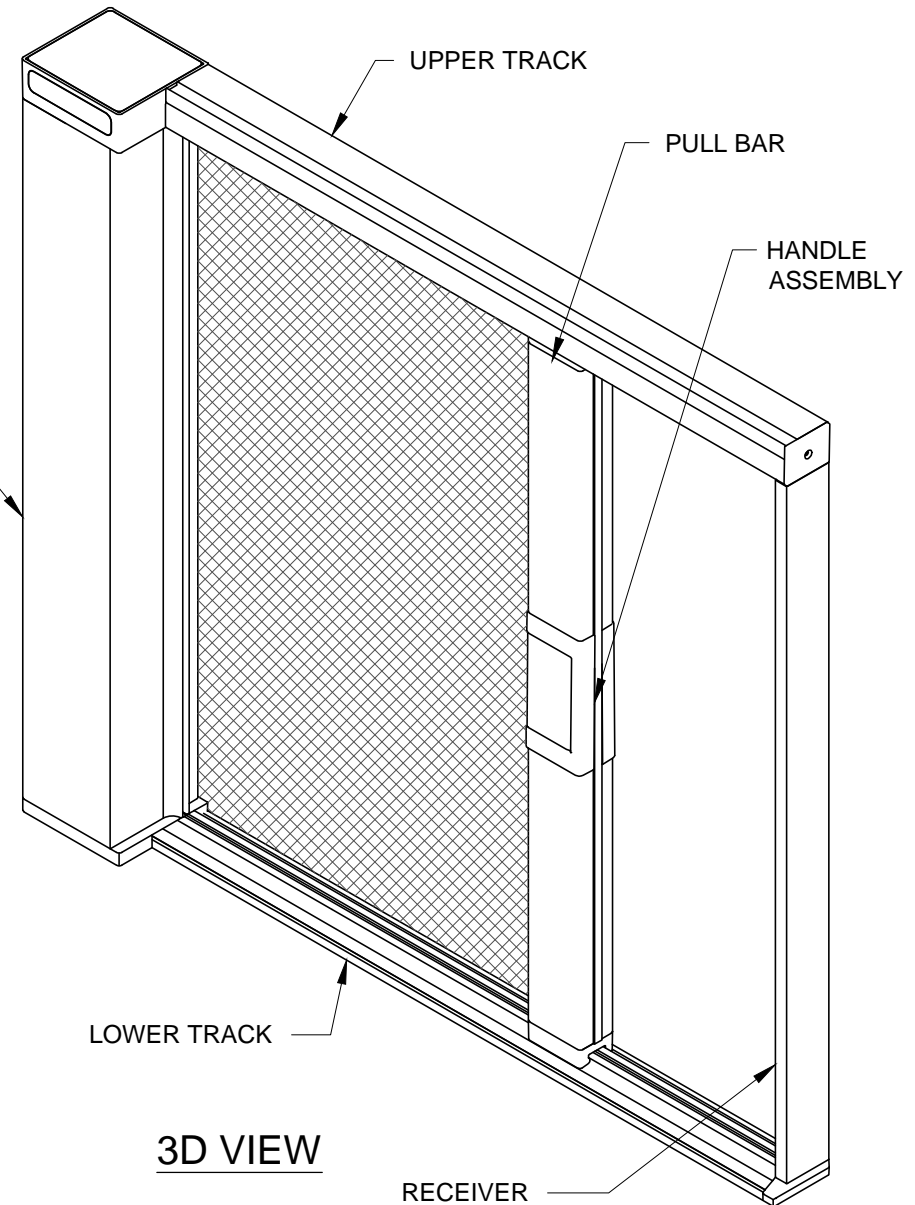

FRONT ELEVATION
SCALE: 1:4

SECTION VIEW
SCALE: 1:4

3D VIEW

HANDLE ASSEMBLY - EXTENDED
SCALE: 1:2

WIZARD INDUSTRIES INC.
4263 PHILLIPS AVENUE
BURNABY, BC
V5A 2X4

THE HORIZON
100mm ASSEMBLY

SCALE:
AS SHOWN
DATE:
JUNE 26 2023
DWG:
HOR-031