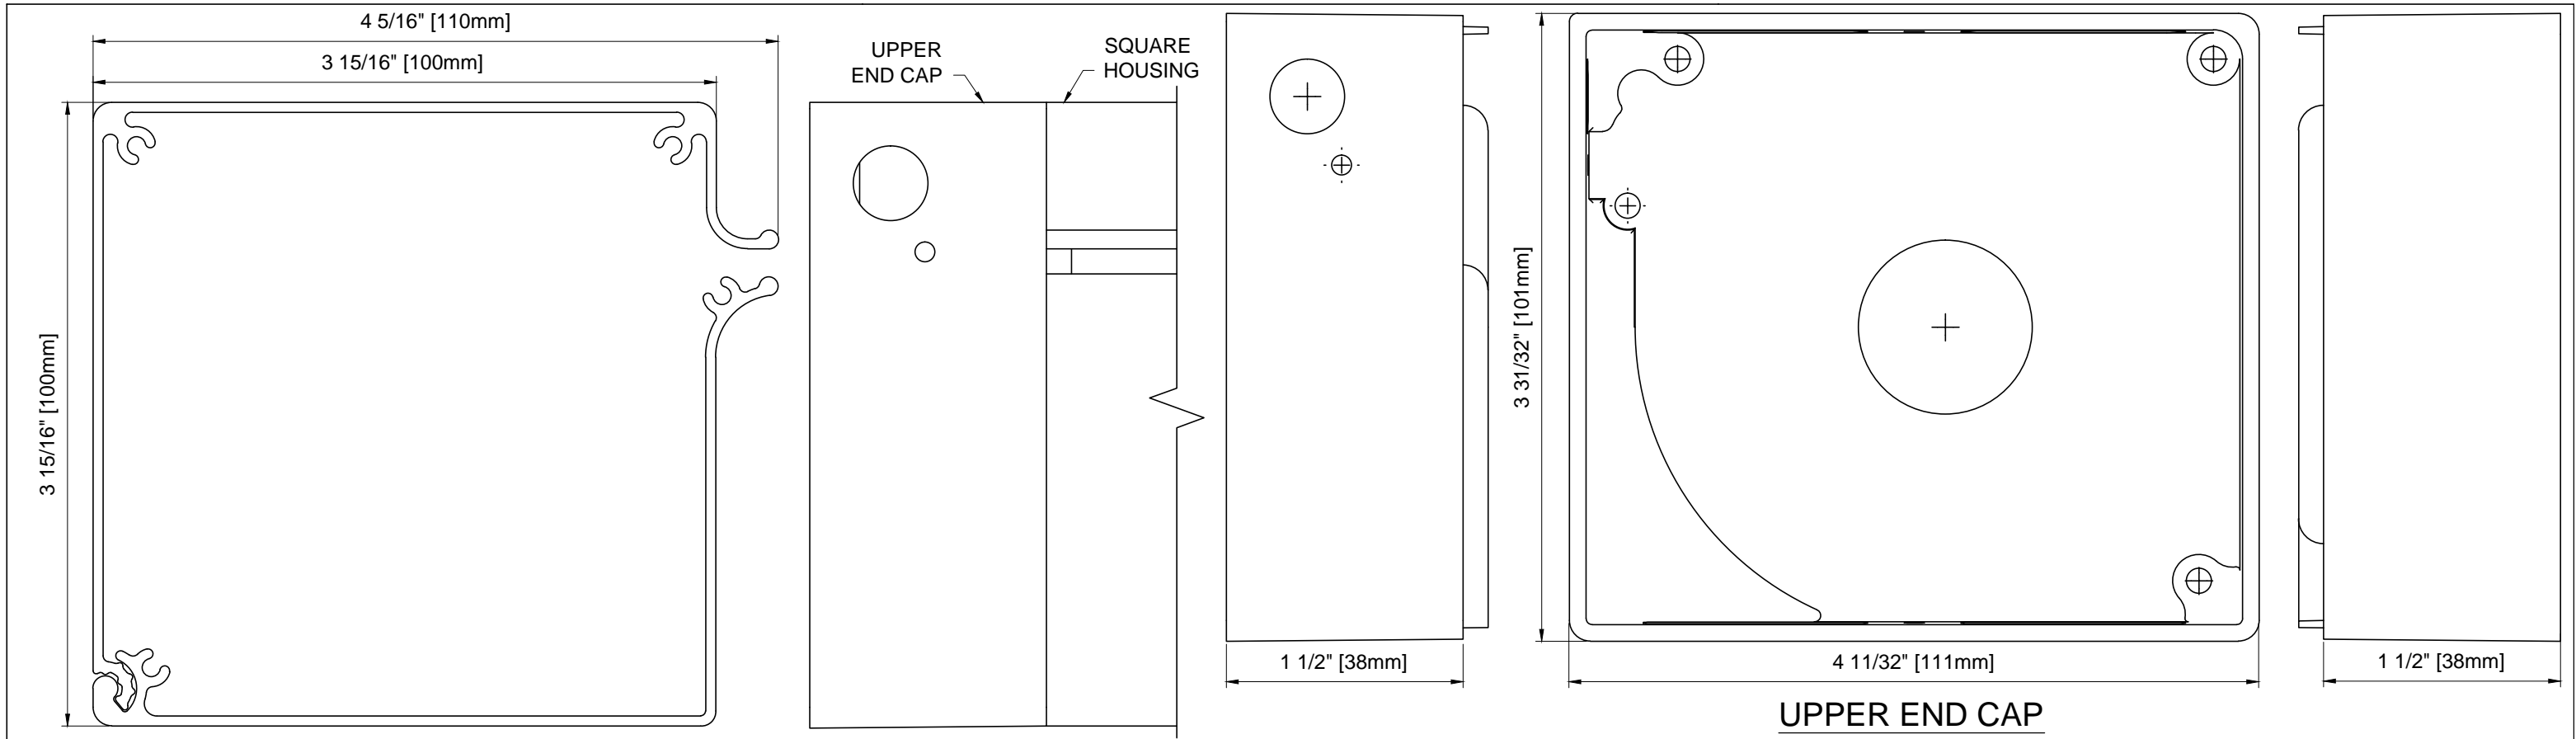

FRONT ELEVATION
SCALE: 1:4

SECTION VIEW
SCALE: 1:4

3D VIEW

HANDLE ASSEMBLY - EXTENDED
SCALE: 1:2

WIZARD INDUSTRIES INC.
4263 PHILLIPS AVENUE
BURNABY, BC
V5A 2X4

THE HORIZON
100mm ASSEMBLY

SCALE:
AS SHOWN
DATE:
JUNE 26 2023
DWG:
HOR-031

WIZARD INDUSTRIES INC.
4263 PHILLIPS AVENUE
BURNABY, BC
V5A 2X4

THE HORIZON
100mm PARTS

SCALE:
1:1
DATE:
JUNE 26 2023
DWG:
HOR-031