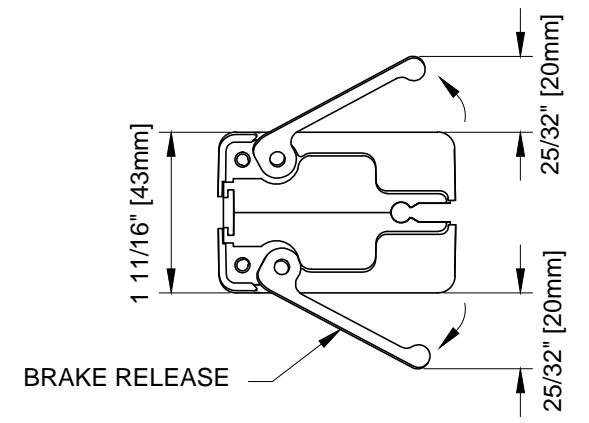

FRONT ELEVATION
SCALE: 1:4

SECTION VIEW
SCALE: 1:4

3D VIEW

HANDLE ASSEMBLY - EXTENDED
SCALE: 1:2

WIZARD INDUSTRIES INC.
4263 PHILLIPS AVENUE
BURNABY, BC
V5A 2X4

THE HORIZON
100mm ASSEMBLY

SCALE:
AS SHOWN
DATE:
JUNE 26 2023
DWG:
HOR-031

WIZARD INDUSTRIES INC.
4263 PHILLIPS AVENUE
BURNABY, BC
V5A 2X4

THE HORIZON
100mm PARTS

SCALE:
1:1
DATE:
JUNE 26 2023
DWG:
HOR-031