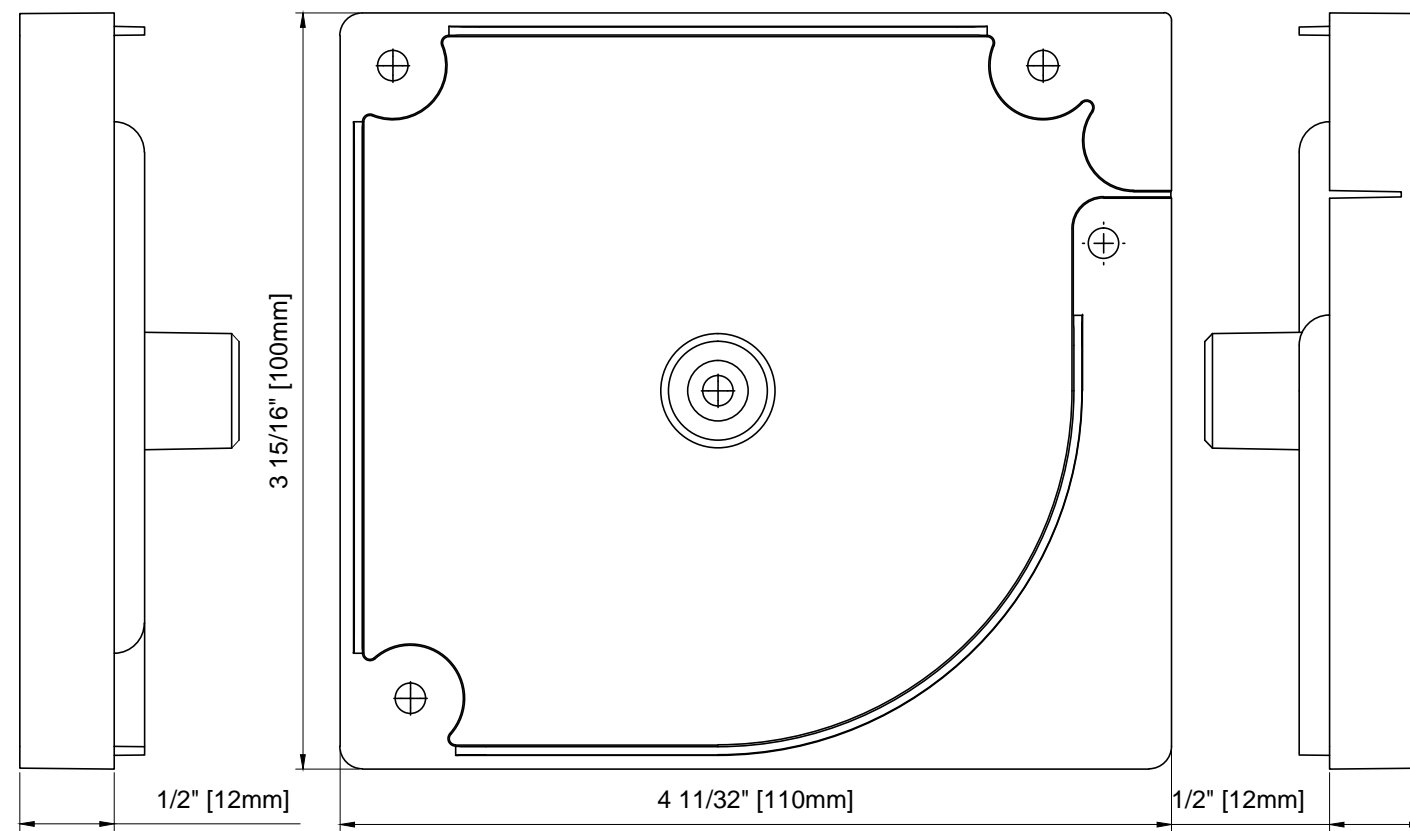

FRONT ELEVATION
SCALE: 1:4

SECTION VIEW
SCALE: 1:4

3D VIEW

HANDLE ASSEMBLY - EXTENDED
SCALE: 1:2

WIZARD INDUSTRIES INC.
4263 PHILLIPS AVENUE
BURNABY, BC
V5A 2X4

THE HORIZON
100mm ASSEMBLY

SCALE:
AS SHOWN
DATE:
JUNE 26 2023
DWG:
HOR-031

WIZARD INDUSTRIES INC.
4263 PHILLIPS AVENUE
BURNABY, BC
V5A 2X4

THE HORIZON
100mm PARTS

SCALE:
1:1
DATE:
JUNE 26 2023
DWG:
HOR-031