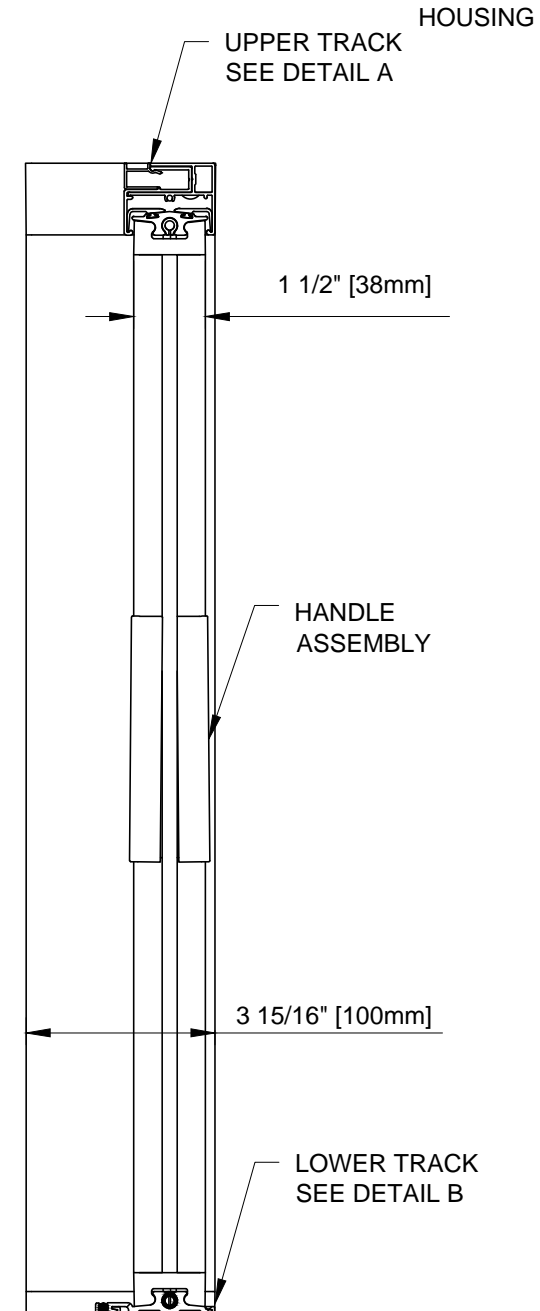

FRONT ELEVATION
SCALE: 1:4

SECTION VIEW
SCALE: 1:4

3D VIEW

HANDLE ASSEMBLY - EXTENDED
SCALE: 1:2

WIZARD INDUSTRIES INC.
4263 PHILLIPS AVENUE
BURNABY, BC
V5A 2X4

THE HORIZON
100mm ASSEMBLY

SCALE:
AS SHOWN
DATE:
JUNE 26 2023
DWG:
HOR-031

WIZARD INDUSTRIES INC.
4263 PHILLIPS AVENUE
BURNABY, BC
V5A 2X4

THE HORIZON
100mm PARTS

SCALE:
1:1
DATE:
JUNE 26 2023
DWG:
HOR-031