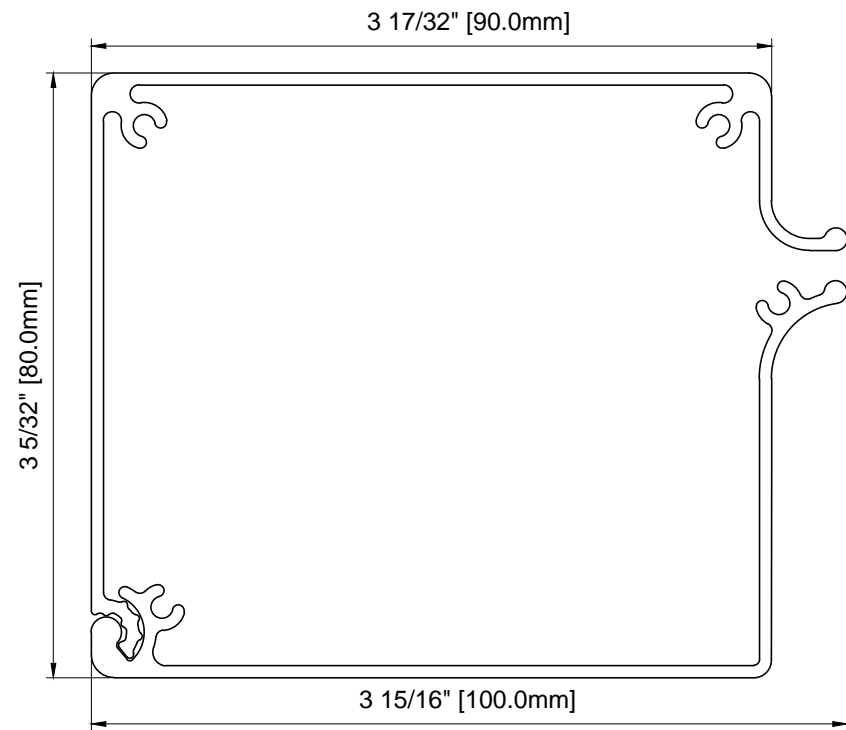

**SECTION VIEW**

**TOP VIEW**

WIDTH

**FRONT ELEVATION**

SCALE: 1:4

**SECTION VIEW**

SCALE: 1:4

**3D VIEW**

**HANDLE ASSEMBLY - EXTENDED**

SCALE: 1:2

**WIZARD INDUSTRIES INC.**  
 4263 PHILLIPS AVENUE  
 BURNABY, BC  
 V5A 2X4

**THE HORIZON**  
 80mm ASSEMBLY

SCALE:  
AS SHOWN  
 DATE:  
JUNE 26 2023  
 DWG:  
HOR - 021

SQUARE HOUSING

UPPER END CAP

LOWER END CAP