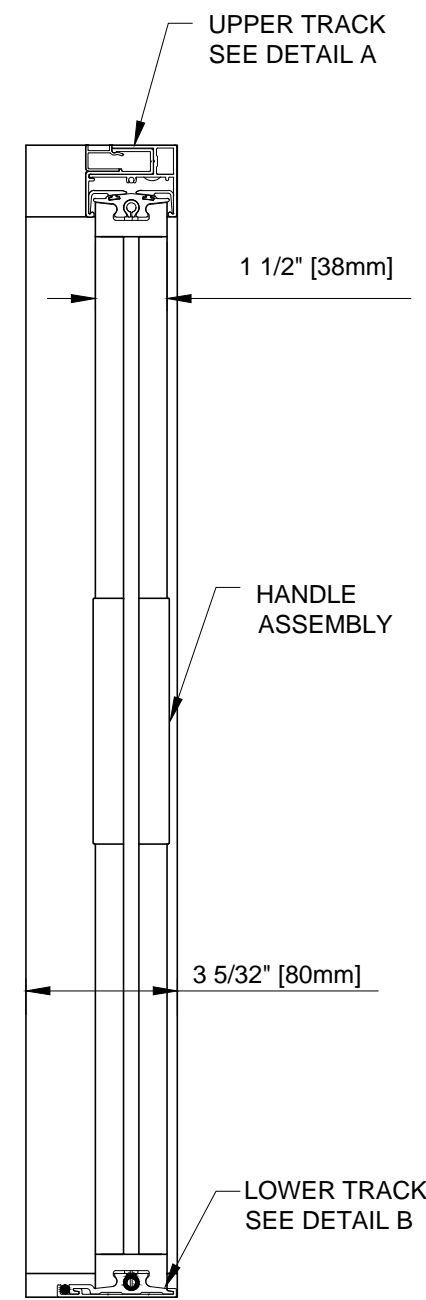

**SECTION VIEW**

**TOP VIEW**

WIDTH

**FRONT ELEVATION**

SCALE: 1:4

**SECTION VIEW**

SCALE: 1:4

**3D VIEW**

**HANDLE ASSEMBLY - EXTENDED**

SCALE: 1:2

**WIZARD INDUSTRIES INC.**  
 4263 PHILLIPS AVENUE  
 BURNABY, BC  
 V5A 2X4

**THE HORIZON**  
 80mm ASSEMBLY

SCALE:  
AS SHOWN  
 DATE:  
JUNE 26 2023  
 DWG:  
HOR - 021

SQUARE HOUSING

UPPER END CAP

LOWER END CAP