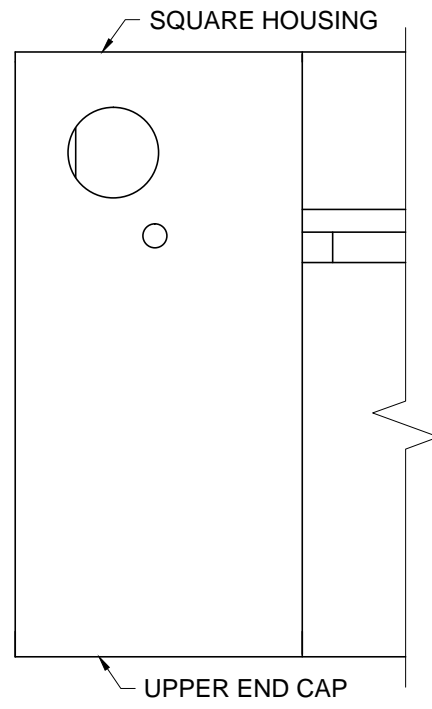

**SECTION VIEW**

**TOP VIEW**

WIDTH

**FRONT ELEVATION**

SCALE: 1:4

**SECTION VIEW**

SCALE: 1:4

**3D VIEW**

**HANDLE ASSEMBLY - EXTENDED**

SCALE: 1:2

**WIZARD INDUSTRIES INC.**  
 4263 PHILLIPS AVENUE  
 BURNABY, BC  
 V5A 2X4

**THE HORIZON**  
 80mm ASSEMBLY

SCALE:  
AS SHOWN  
 DATE:  
JUNE 26 2023  
 DWG:  
HOR - 021

SQUARE HOUSING

UPPER END CAP

LOWER END CAP