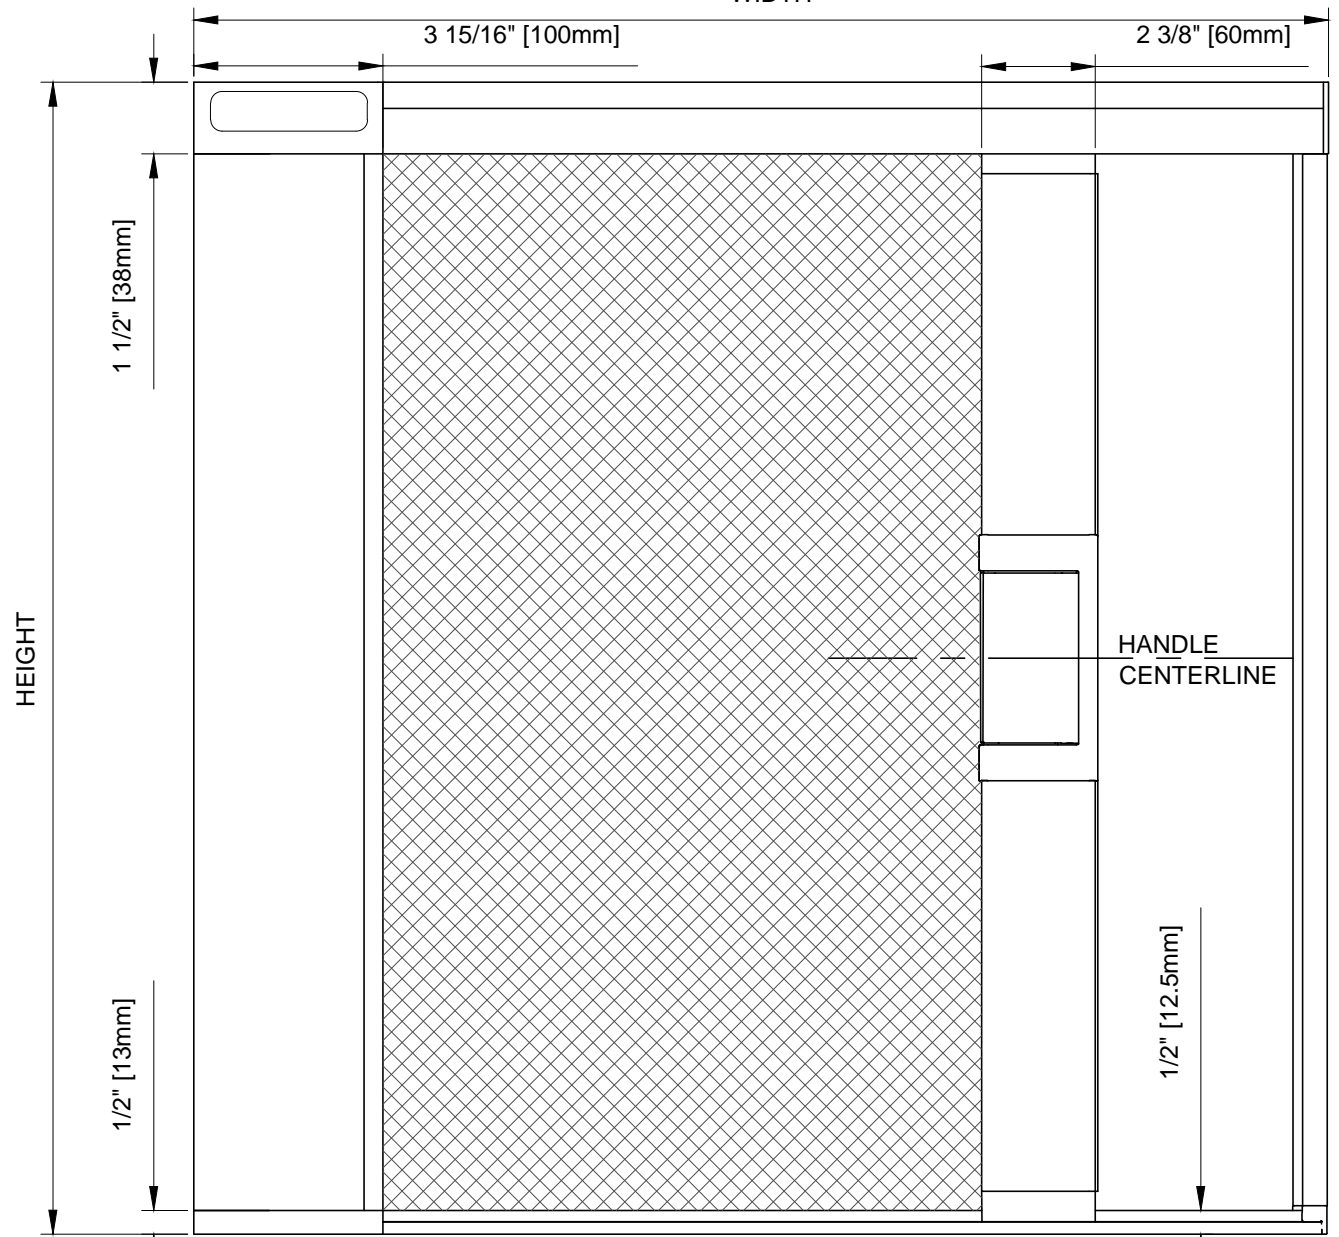

**SECTION VIEW**

**TOP VIEW**

WIDTH

**FRONT ELEVATION**

SCALE: 1:4

**SECTION VIEW**

SCALE: 1:4

**3D VIEW**

**HANDLE ASSEMBLY - EXTENDED**

SCALE: 1:2

**WIZARD INDUSTRIES INC.**  
 4263 PHILLIPS AVENUE  
 BURNABY, BC  
 V5A 2X4

**THE HORIZON**  
 80mm ASSEMBLY

SCALE:  
AS SHOWN  
 DATE:  
JUNE 26 2023  
 DWG:  
HOR - 021

SQUARE HOUSING

UPPER END CAP

LOWER END CAP