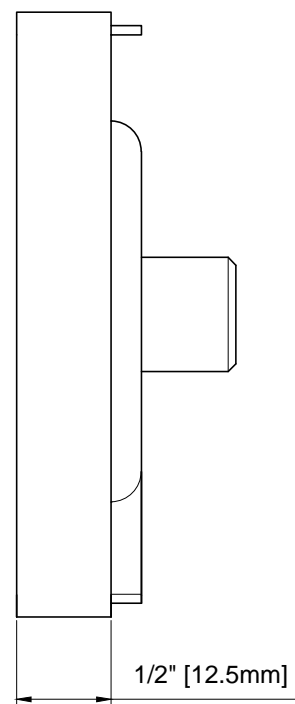

**SECTION VIEW**

**TOP VIEW**

WIDTH

**FRONT ELEVATION**

SCALE: 1:4

**SECTION VIEW**

SCALE: 1:4

**3D VIEW**

**HANDLE ASSEMBLY - EXTENDED**

SCALE: 1:2

**WIZARD INDUSTRIES INC.**  
 4263 PHILLIPS AVENUE  
 BURNABY, BC  
 V5A 2X4

**THE HORIZON**  
 80mm ASSEMBLY

SCALE:  
AS SHOWN  
 DATE:  
JUNE 26 2023  
 DWG:  
HOR - 021

SQUARE HOUSING

UPPER END CAP

LOWER END CAP