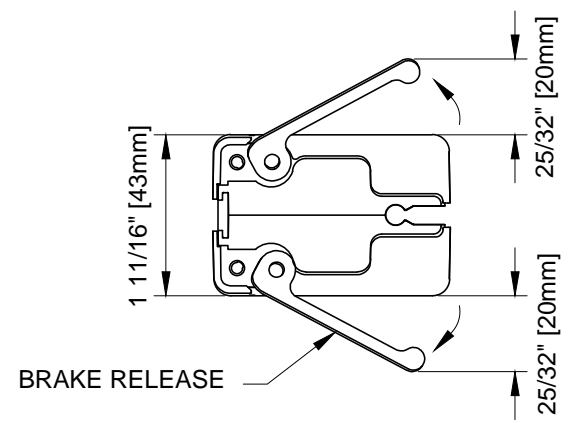

**SECTION VIEW**

**TOP VIEW**

WIDTH

**FRONT ELEVATION**

SCALE: 1:4

**SECTION VIEW**

SCALE: 1:4

**3D VIEW**

**HANDLE ASSEMBLY - EXTENDED**

SCALE: 1:2

**WIZARD INDUSTRIES INC.**  
 4263 PHILLIPS AVENUE  
 BURNABY, BC  
 V5A 2X4

**THE HORIZON**  
 80mm ASSEMBLY

SCALE:  
AS SHOWN  
 DATE:  
JUNE 26 2023  
 DWG:  
HOR - 021

SQUARE HOUSING

UPPER END CAP

LOWER END CAP