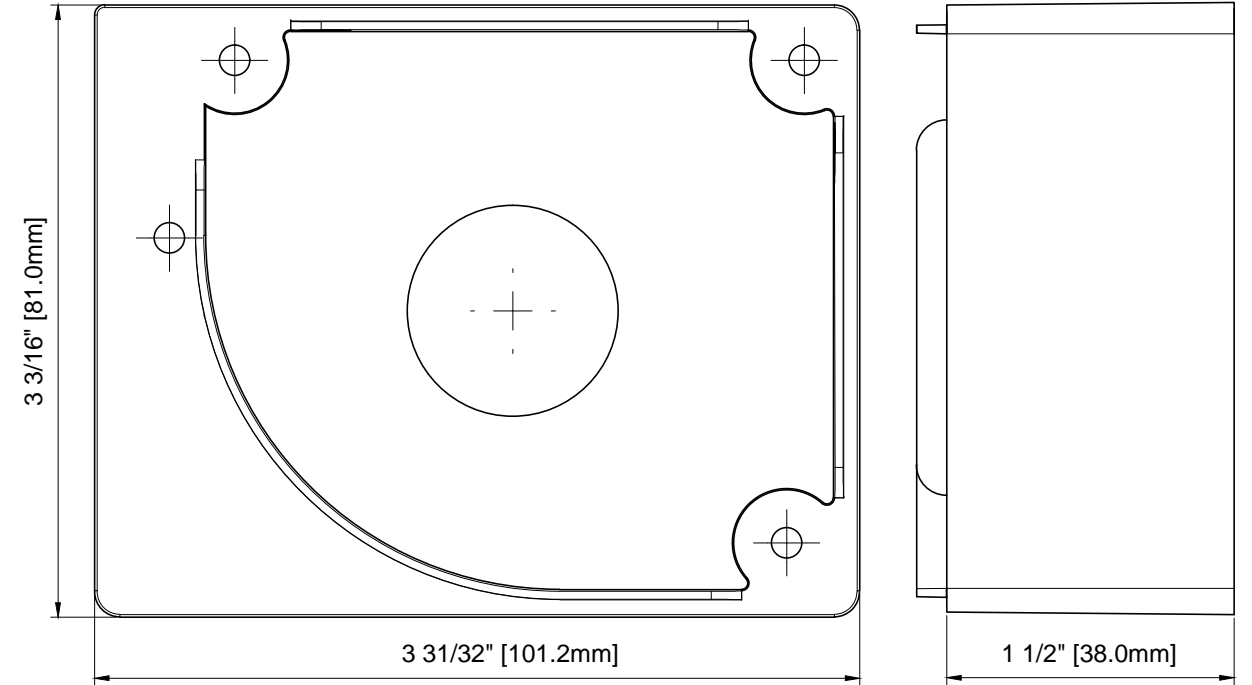

**SECTION VIEW**

**TOP VIEW**

WIDTH

**FRONT ELEVATION**

SCALE: 1:4

**SECTION VIEW**

SCALE: 1:4

**3D VIEW**

**HANDLE ASSEMBLY - EXTENDED**

SCALE: 1:2

**WIZARD INDUSTRIES INC.**  
 4263 PHILLIPS AVENUE  
 BURNABY, BC  
 V5A 2X4

**THE HORIZON**  
 80mm ASSEMBLY

SCALE:  
AS SHOWN  
 DATE:  
JUNE 26 2023  
 DWG:  
HOR - 021

SQUARE HOUSING

UPPER END CAP

LOWER END CAP