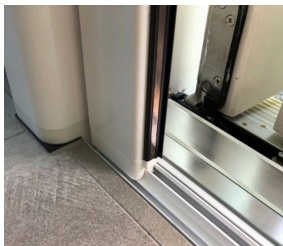

VistaView™ retractable screen operates effortlessly from side-to-side. It works perfectly with a variety of door configurations, sizes, and finishes.

Sizes Up To :

	Width	Height
Singles	14'6"	12'
Doubles	29'	12'

Anodized

Sandalwood

Bronze

Black

* Custom colors available.

Embrace the beauty of the outdoors, all while staying inside your comfort zone with our **VistaView™** screens

Patented Auto-Stop

The handle allows full control with unlimited brake points, stopping the pull-bar anywhere along the tracks for easy use.

Captured Mesh

Specialized equipment welds the mesh to the zipper, ensuring it stays secure in the tracks—no blowouts, frayed mesh, and escaped pets!

Recessed Track

The lower track can be recessed, providing a smooth transition and flush appearance to suit certain applications.