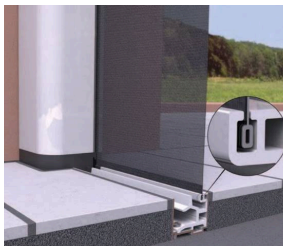

VistaView™ retractable screen operates effortlessly from side-to-side. It works perfectly with a variety of door configurations, sizes, and finishes.

Sizes Up To :

	Width	Height
Singles	14'6"	12'
Doubles	29'	12'

Anodized

Sandalwood

Bronze

Black

* Custom colors available.

Embrace the beauty of the outdoors, all while staying inside your comfort zone with our **VistaView™** screens

Patented Auto-Stop

The handle allows full control with unlimited brake points, stopping the pull-bar anywhere along the tracks for easy use.

Captured Mesh

Specialized equipment welds the mesh to the zipper, ensuring it stays secure in the tracks—no blowouts, frayed mesh, and escaped pets!

Recessed Track

The lower track can be recessed, providing a smooth transition and flush appearance to suit certain applications.