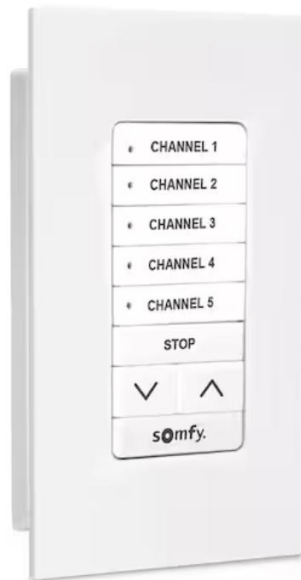

Maestria 50 RTS series

Alpha
TUBULAR MOTORS LLC

WSER50 30/21

Motor	Alpha WSER50 30/21	Somfy Maestria 525	Somfy Maestria 550
Max. Opening Size	22' 4" W x 12' H	22' 4" W x 12' H	30' W x 16' H
Remotes & Controls	Handheld, Wall-mounted, and SmartHome	Handheld, Wall-mounted, and SmartHome	Handheld, Wall-mounted, and SmartHome
Obstacle Detection	Triple-try obstacle bypass	Stops after obstacle detected	Stops after obstacle detected
Warranty	7 years	5 years	5 years
Smart Integration	App available (Alpha Neo)	Extensive integrations available	Extensive integrations available
Power Consumption	1.6 A	1.3 A	2.1 A
Torque & Speed	30 Nm 21 RPM	25 Nm 20 RPM	50 Nm 14 RPM
Price (May 29 2026)	\$301	\$515	\$488

Radio Technology Somfy® (RTS)

*Fifth channel is activated when all 4 LEDs illuminate

1

5*

16

1

5

5

Switch 1 & 5 Channel

Surface 5 Channel

Telis RTS Patio Transmitters

DecoFlex WireFree™ RTS Wall Controls

SmartScreen
Motorized

RE300 Series

RE200 Series

somfy®

Alpha
TUBULAR MOTORS LLC

TaHoma® Switch

**Eolis RTS
Wind Sensor 24V
DC Kit**

Neo App

White Cord

Reset Button

Antenna & Pig-tail Connector

Black Cord