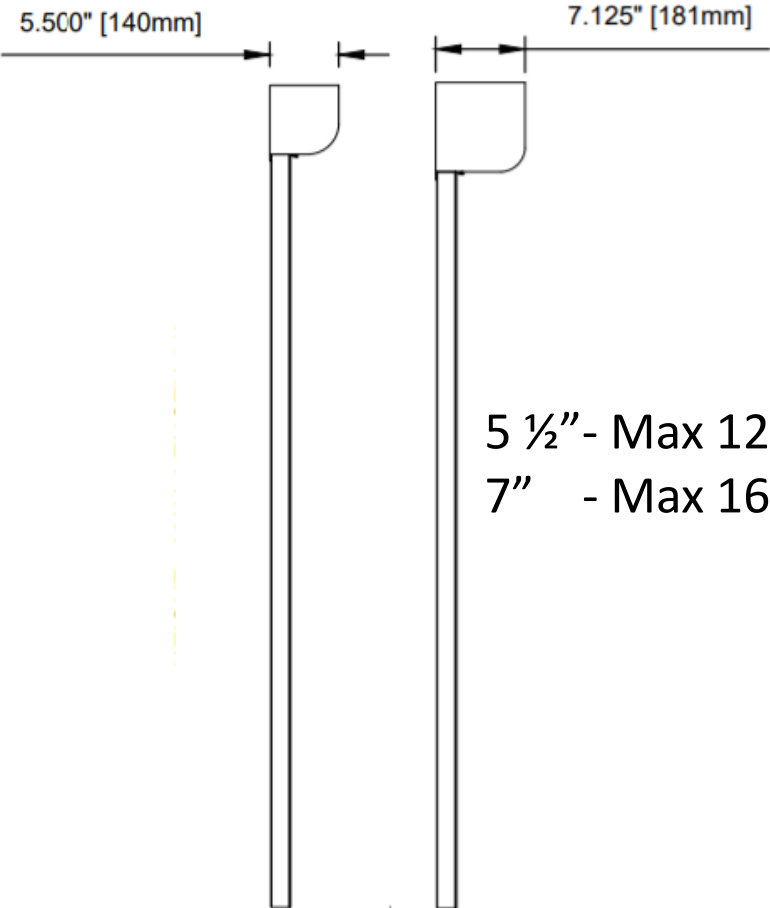

*SCALE NOT SPECIFIED

The Choice of Professionals

Quiet, No-Chatter Performance

*SCALE NOT SPECIFIED

4 ½"
drawings
coming
soon!

Compact Housings

Large Openings

5 ½" - Max 12'
7" - Max 16'

*SCALE NOT SPECIFIED

*SCALE NOT SPECIFIED

SECTION VIEW A

Motor End

SECTION VIEW B

Idler End

*SCALE NOT SPECIFIED

*SCALE NOT SPECIFIED