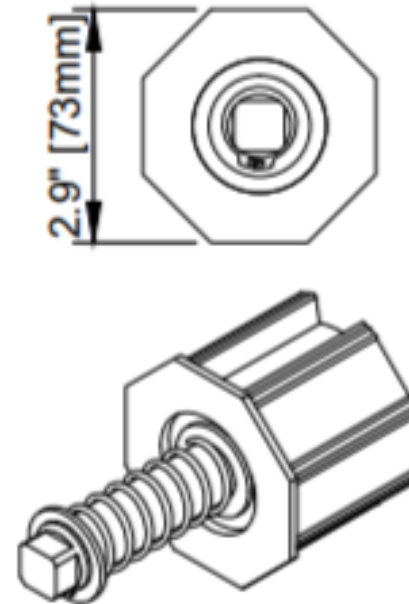

*SCALE NOT SPECIFIED

The Choice of Professionals

Quiet, No-Chatter Performance