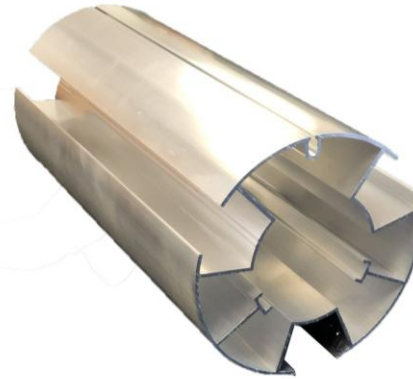

SmartScreen Motorized Overview

SQUARE HOUSING

**SELF-CLEANING
BRUSHES**

ROBUST ROLL-TUBE SELF-ADJUSTABLE TRACK

**PRIVACY &
SHADE FABRICS**

RECESSABLE

CAPTURED ZIPPERS

somfy®

Maestria 50 RTS series

Alpha
TUBULAR MOTORS LLC

WSER50 30/21

Motor	Alpha WSER50 30/21	Somfy Maestria 525	Somfy Maestria 550
Max. Opening Size	22' 4" W x 12' H	22' 4" W x 12' H	30' W x 16' H
Remotes & Controls	Handheld, Wall-mounted, and SmartHome	Handheld, Wall-mounted, and SmartHome	Handheld, Wall-mounted, and SmartHome
Obstacle Detection	Triple-try obstacle bypass	Stops after obstacle detected	Stops after obstacle detected
Warranty	7 years	5 years	5 years
Smart Integration	App available (Alpha Neo)	Extensive integrations available	Extensive integrations available
Power Consumption	1.6 A	1.3 A	2.1 A
Torque & Speed	30 Nm 21 RPM	25 Nm 20 RPM	50 Nm 14 RPM
Price (May 29 2026)	\$301	\$515	\$488